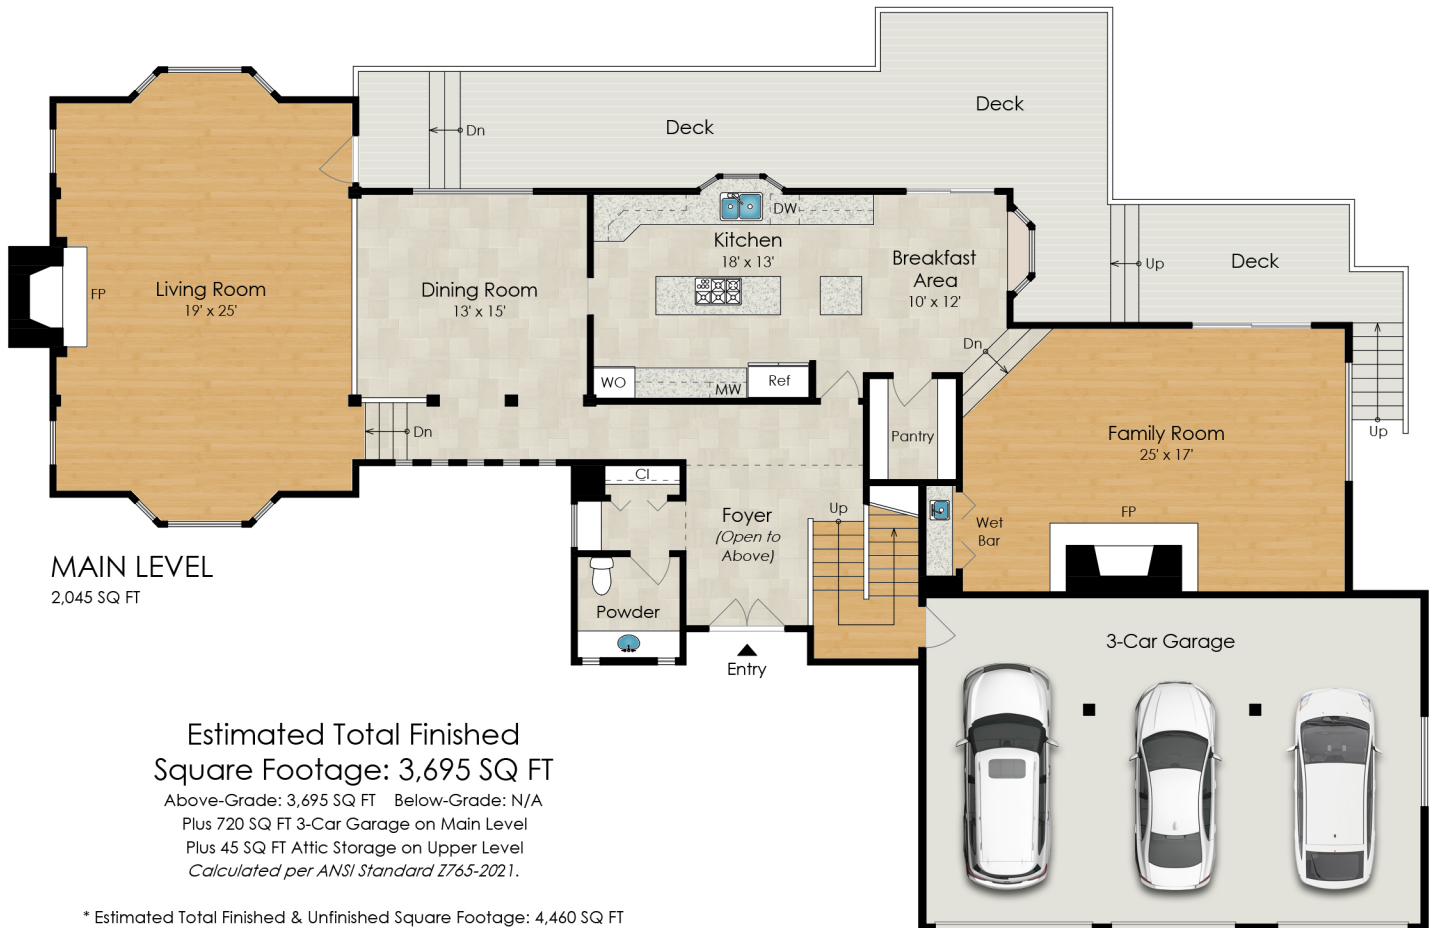

80 ATHERTON OAKS DRIVE

NOVATO, CA 94945

80 ATHERTON OAKS DRIVE

NOVATO, CA 94945

SITE PLAN