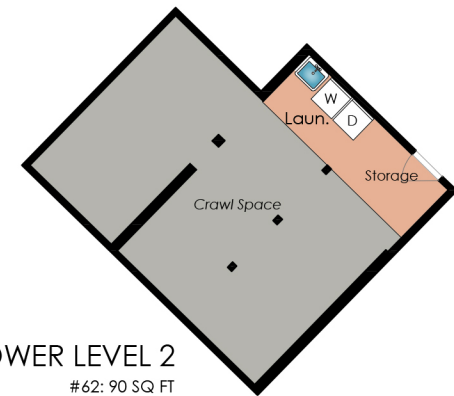

62-64 LOWER CRESCENT AVENUE | SAUSALITO, CA 94965

62-64 Lower Crescent Ave, Sausalito
 Estimated Total Square Footage: 3,595 SQ FT
 Calculated from outside face of exterior walls and center line of demising walls.

- #64: 2,860 SQ FT
- #62: 735 SQ FT

Estimated Total Square Footage: 1,235 SQ FT
Calculated from outside face of exterior walls and center line of demising walls.

- #68: 655 SQ FT
- #66: 580 SQ FT

68 LOWER CRESCENT AVE
#68: 415 SQ FT

2-CAR GARAGE
#68 Garage: 240 SQ FT
#66 Garage: 195 SQ FT

66 LOWER CRESCENT AVE
#66: 385 SQ FT

SITE PLAN