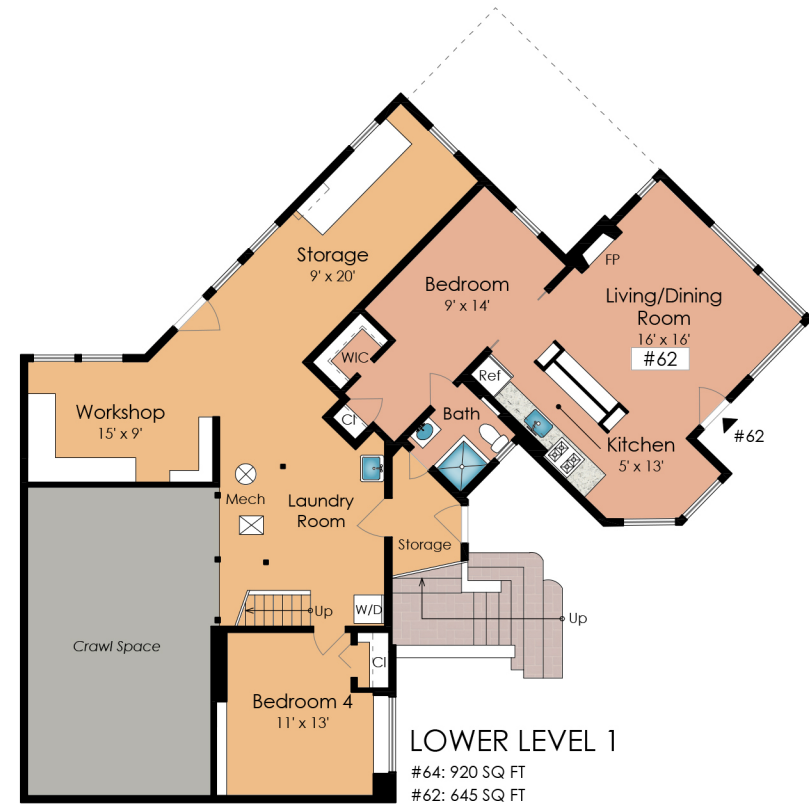

62-64 LOWER CRESCENT AVENUE | SAUSALITO, CA 94965

62-64 Lower Crescent Ave, Sausalito
 Estimated Total Square Footage: 3,595 SQ FT
 Calculated from outside face of exterior walls and center line of demising walls.

- #64: 2,860 SQ FT
- #62: 735 SQ FT

Estimated Total Square Footage: 1,235 SQ FT
Calculated from outside face of exterior walls and center line of demising walls.

- #68: 655 SQ FT
- #66: 580 SQ FT

68 LOWER CRESCENT AVE
#68: 415 SQ FT

2-CAR GARAGE
#68 Garage: 240 SQ FT
#66 Garage: 195 SQ FT

66 LOWER CRESCENT AVE
#66: 385 SQ FT

SITE PLAN