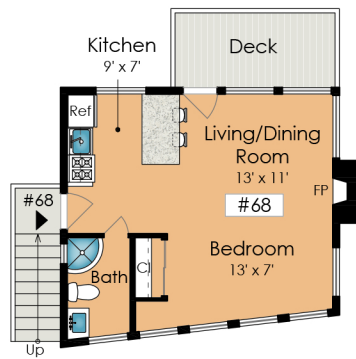

62-64 LOWER CRESCENT AVENUE | SAUSALITO, CA 94965

62-64 Lower Crescent Ave, Sausalito
 Estimated Total Square Footage: 3,595 SQ FT
 Calculated from outside face of exterior walls and center line of demising walls.

- #64: 2,860 SQ FT
- #62: 735 SQ FT

Estimated Total Square Footage: 1,235 SQ FT
Calculated from outside face of exterior walls and center line of demising walls.

- #68: 655 SQ FT
- #66: 580 SQ FT

68 LOWER CRESCENT AVE
#68: 415 SQ FT