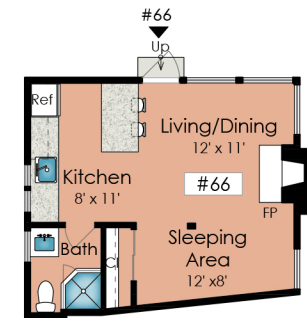

62-64 LOWER CRESCENT AVENUE | SAUSALITO, CA 94965

62-64 Lower Crescent Ave, Sausalito
 Estimated Total Square Footage: 3,595 SQ FT
 Calculated from outside face of exterior walls and center line of demising walls.

- #64: 2,860 SQ FT
- #62: 735 SQ FT

Estimated Total Square Footage: 1,235 SQ FT
Calculated from outside face of exterior walls and center line of demising walls.

- #68: 655 SQ FT
- #66: 580 SQ FT

68 LOWER CRESCENT AVE
#68: 415 SQ FT

2-CAR GARAGE
#68 Garage: 240 SQ FT
#66 Garage: 195 SQ FT

66 LOWER CRESCENT AVE
#66: 385 SQ FT

SITE PLAN