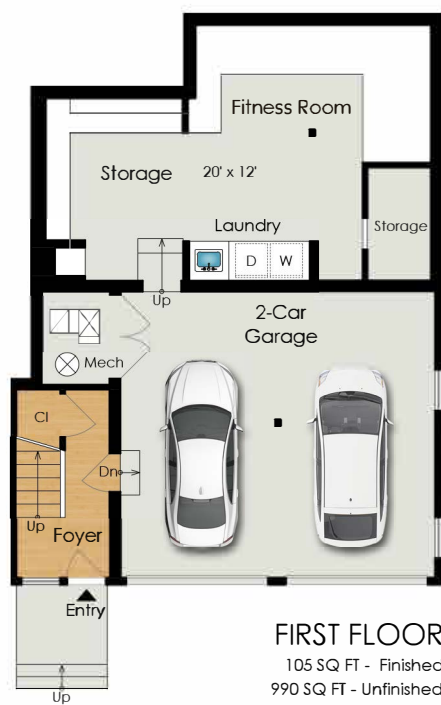

# 929 MEADOWSWEET DRIVE

CORTE MADERA, CA 94925

**FIRST FLOOR**  
 105 SQ FT - Finished  
 990 SQ FT - Unfinished

**SECOND FLOOR**  
 2,690 SQ FT