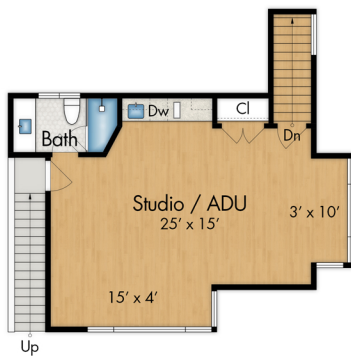

2 TARA HILL ROAD

TIBURON, CA 94920

**Estimated Total Finished Square Footage:
4,796 SQ FT**

Above grade: 4,038 SQ FT
Below grade: 758 SQ FT
Plus 524 SQ FT Garage
Plus 245 SQ FT Storage

Calculated per ANSI Standard Z765-2003

Estimated Total Finished and Unfinished Square Footage: 5,565 SQ FT

**Main Level
3,398 SQ FT**

Upper Level 640 SQ FT

Entry Level 758 SQ FT
Plus Garage: 524 SQ FT
Plus Storage: 245 SQ FT

2 TARA HILL ROAD

TIBURON, CA 94920

Site Plan