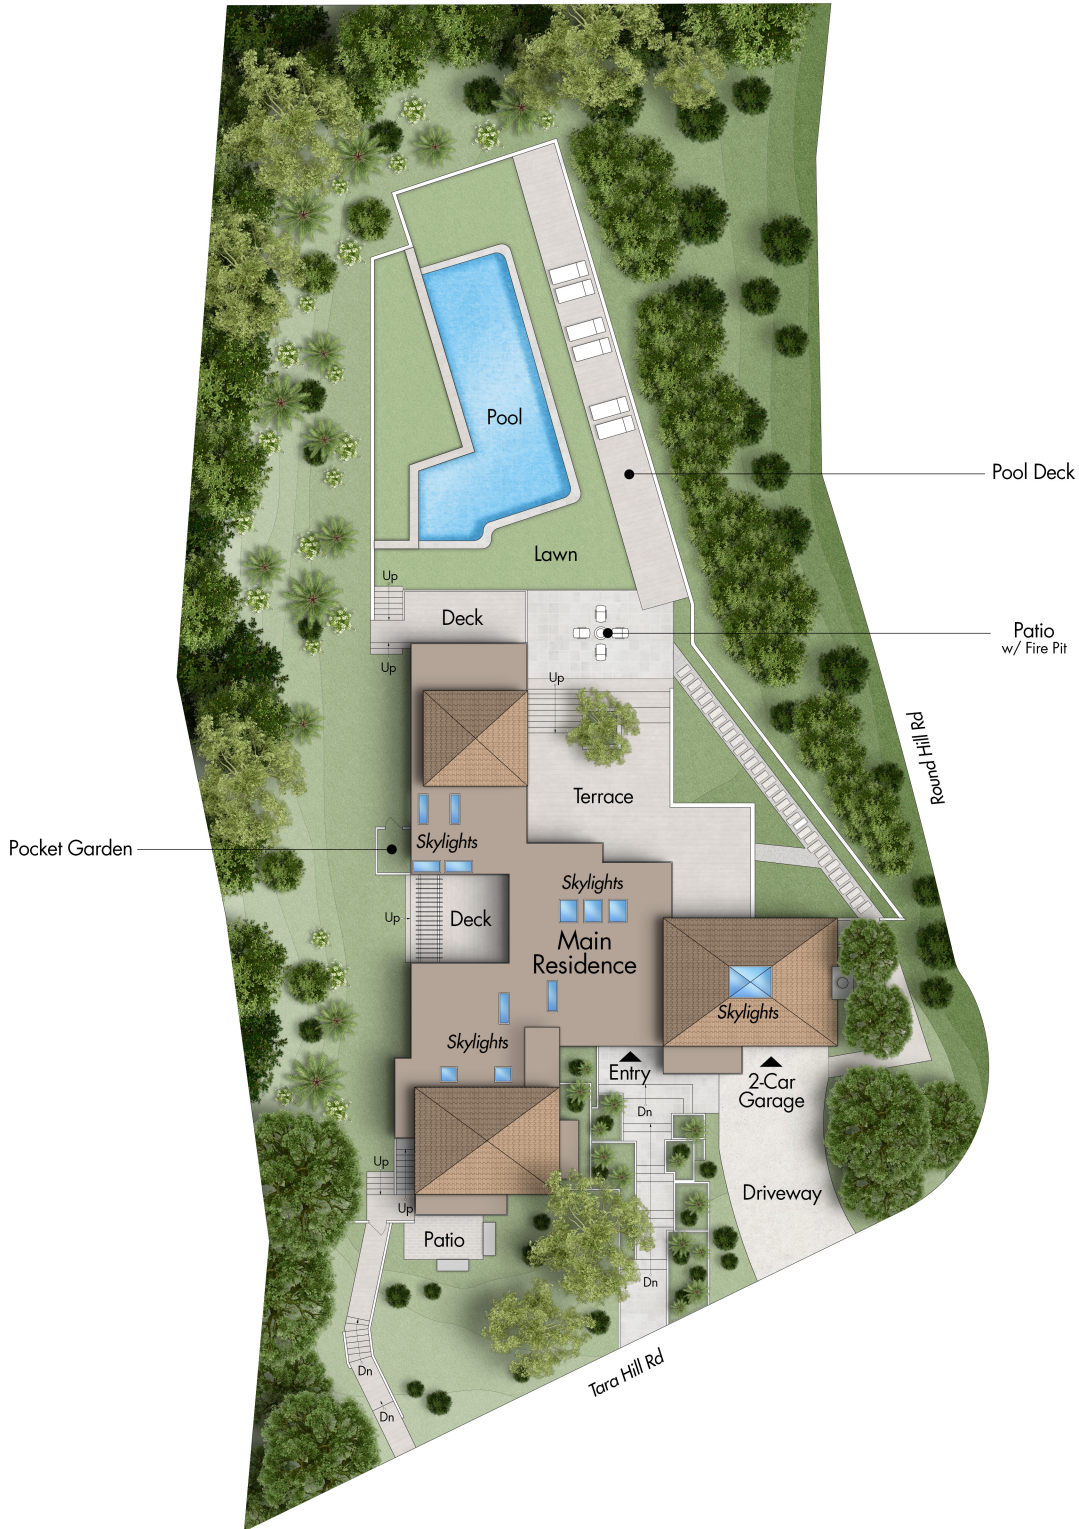

2 TARA HILL ROAD

TIBURON, CA 94920

**Estimated Total Finished Square Footage:
4,796 SQ FT**

Above grade: 4,038 SQ FT
Below grade: 758 SQ FT
Plus 524 SQ FT Garage
Plus 245 SQ FT Storage

Calculated per ANSI Standard Z765-2003

Estimated Total Finished and Unfinished Square Footage: 5,565 SQ FT

**Main Level
3,398 SQ FT**

Upper Level 640 SQ FT

Entry Level 758 SQ FT
Plus Garage: 524 SQ FT
Plus Storage: 245 SQ FT

2 TARA HILL ROAD

TIBURON, CA 94920

Site Plan