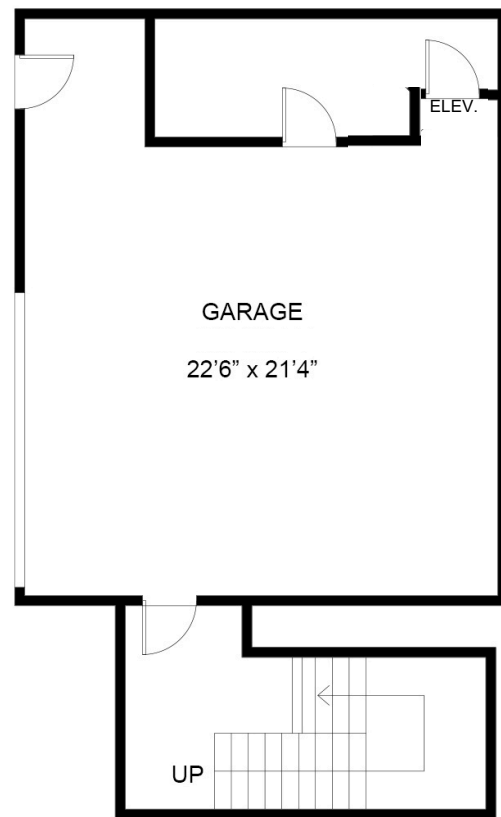

706 FOREST ROAD UNIT A

VAIL, COLORADO 81657

FLOOR 1

FLOOR 2

FLOOR 3

FLOOR 4

This floor plan including furniture, fixture measurements and dimensions are approximate and for illustrative purposes only.