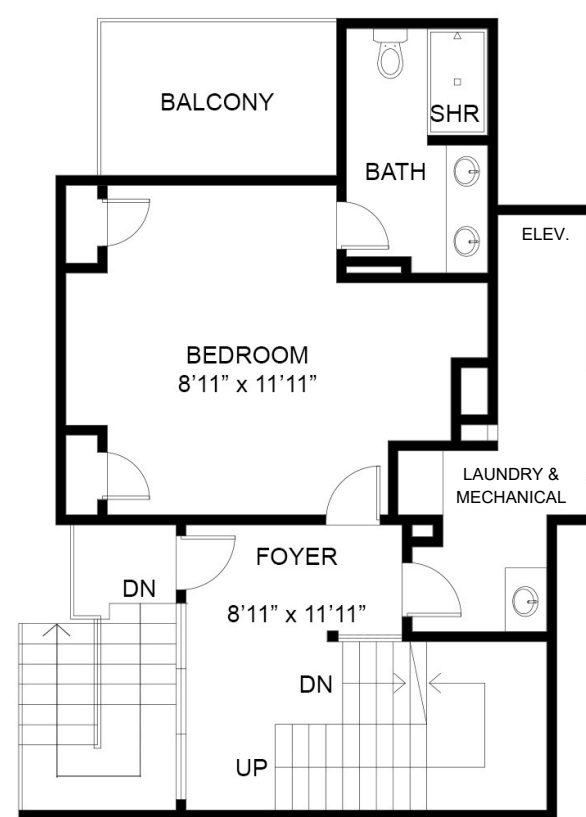

706 FOREST ROAD UNIT A

VAIL, COLORADO 81657

FLOOR 1

FLOOR 2

FLOOR 3

FLOOR 4

This floor plan including furniture, fixture measurements and dimensions are approximate and for illustrative purposes only.