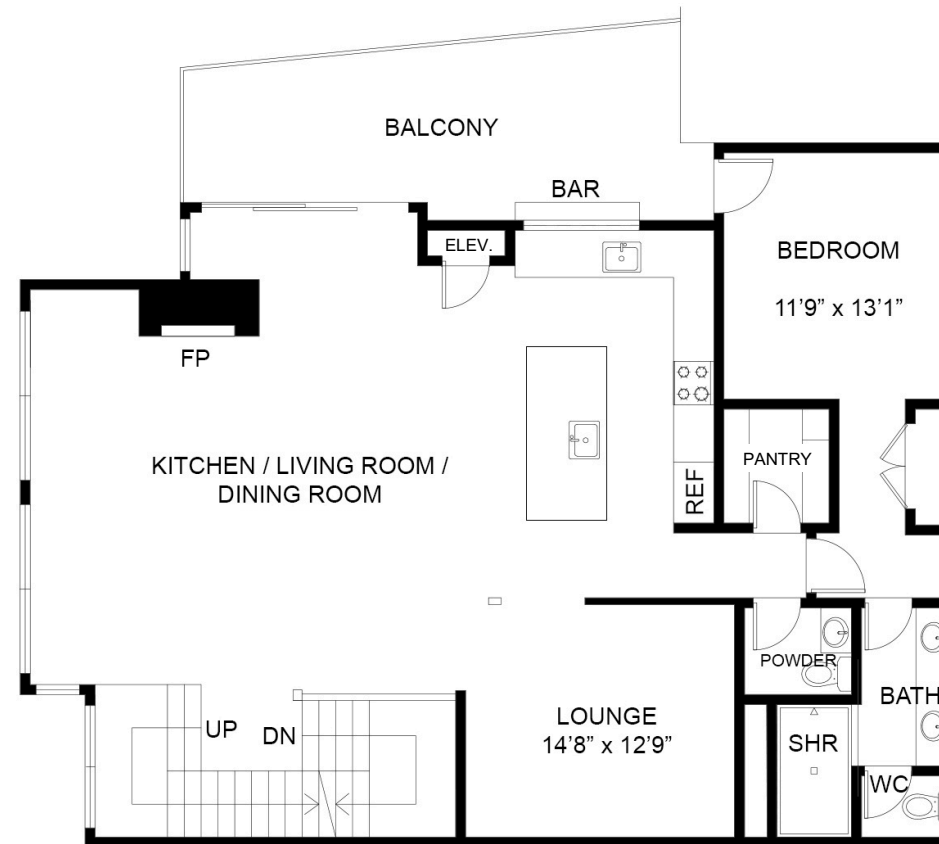

706 FOREST ROAD UNIT A

VAIL, COLORADO 81657

FLOOR 1

FLOOR 2

FLOOR 3

FLOOR 4

This floor plan including furniture, fixture measurements and dimensions are approximate and for illustrative purposes only.