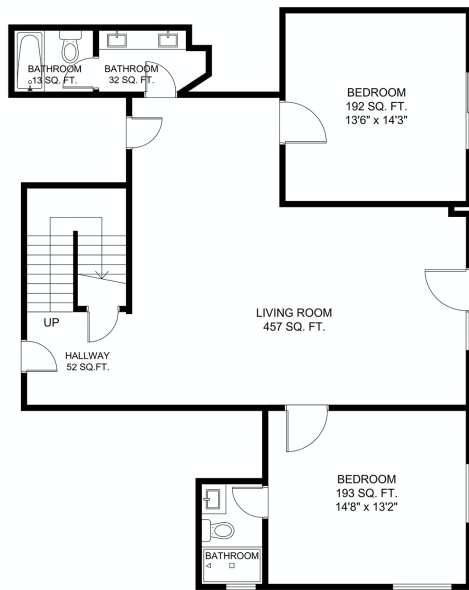

3947 LUPINE DRIVE A
VAIL, COLORADO
4 BED + LOFT | 5 BATH | 4,100 SQFT

DISCLAIMER: SIZES AND DIMENSIONS ARE APPROXIMATE, ACTUAL MAY VARY. CERTAIN SPACES SUCH AS CLOSETS AND MECHANICAL ROOMS MAY NOT BE ACCOUNTED FOR.

FLOOR 1

FLOOR 2

FLOOR 3