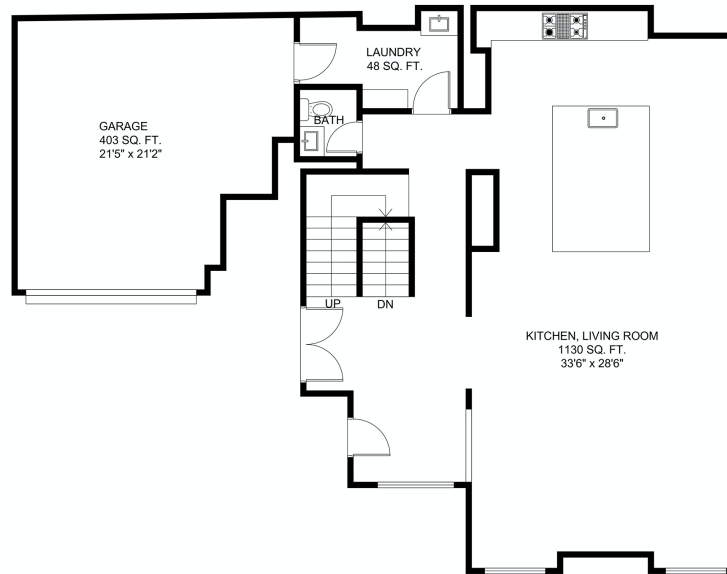

3947 LUPINE DRIVE A
VAIL, COLORADO
4 BED + LOFT | 5 BATH | 4,100 SQFT

DISCLAIMER: SIZES AND DIMENSIONS ARE APPROXIMATE, ACTUAL MAY VARY. CERTAIN SPACES SUCH AS CLOSETS AND MECHANICAL ROOMS MAY NOT BE ACCOUNTED FOR.

FLOOR 1

FLOOR 2

FLOOR 3