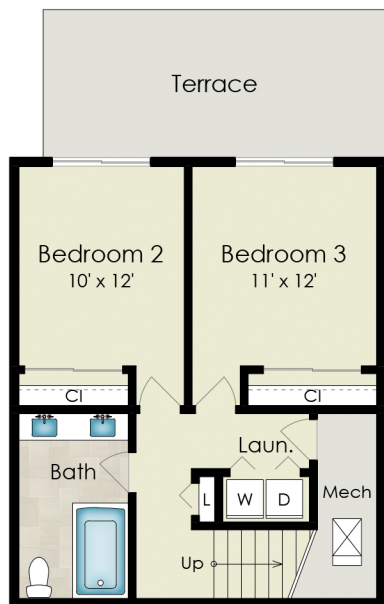

# 123 RED HILL CIRCLE

TIBURON, CA 94920

FIRST FLOOR  
610 SQ FT

SECOND FLOOR  
610 SQ FT

THIRD FLOOR  
935 SQ FT

DETACHED GARAGE  
420 SQ FT - Unfinished

Estimated Total Square Footage: 2,155 SQ FT  
Calculated from outside face of exterior walls and center line of demising walls.

Plus 420 SQ FT Detached 2-Car Garage  
Plus 15 SQ FT Mech Room