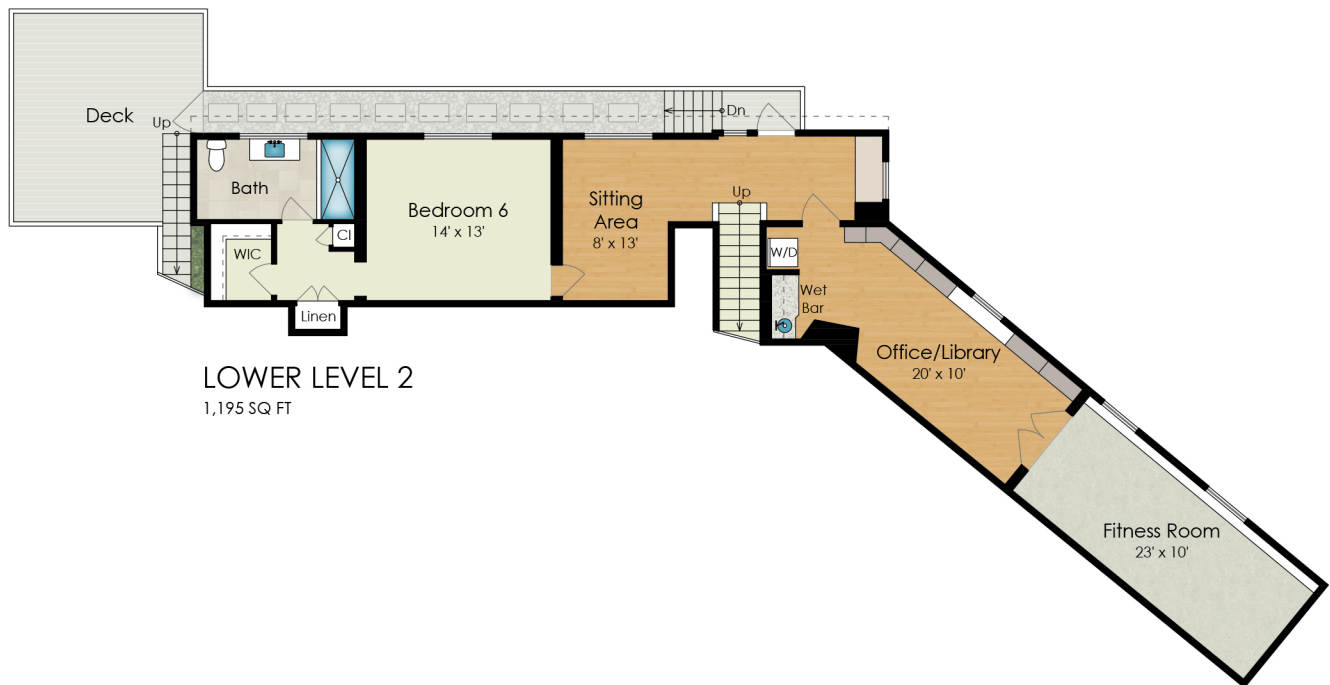

309 CROWN ROAD

KENTFIELD, CA 94904

309 CROWN ROAD

KENTFIELD, CA 94904

LOWER LEVEL 2
1,195 SQ FT

309 CROWN ROAD

KENTFIELD, CA 94904

SITE PLAN