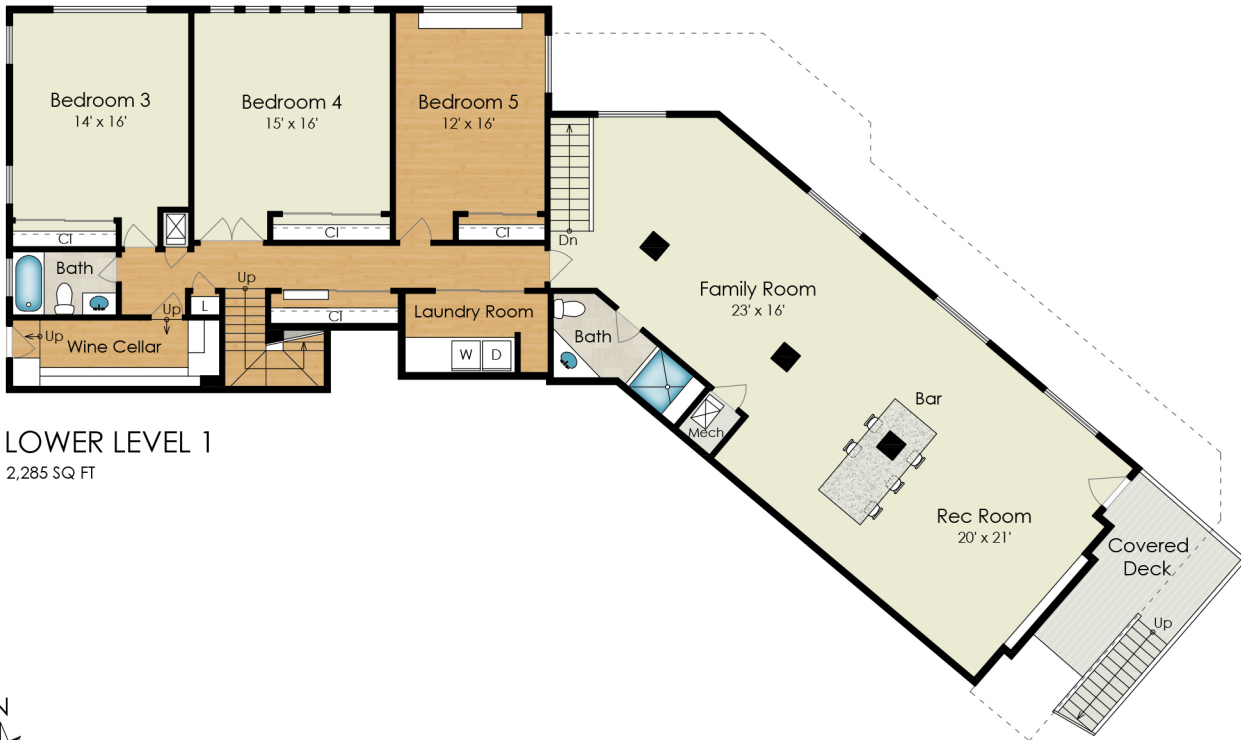

309 CROWN ROAD

KENTFIELD, CA 94904

309 CROWN ROAD

KENTFIELD, CA 94904

LOWER LEVEL 2
1,195 SQ FT

309 CROWN ROAD

KENTFIELD, CA 94904

SITE PLAN