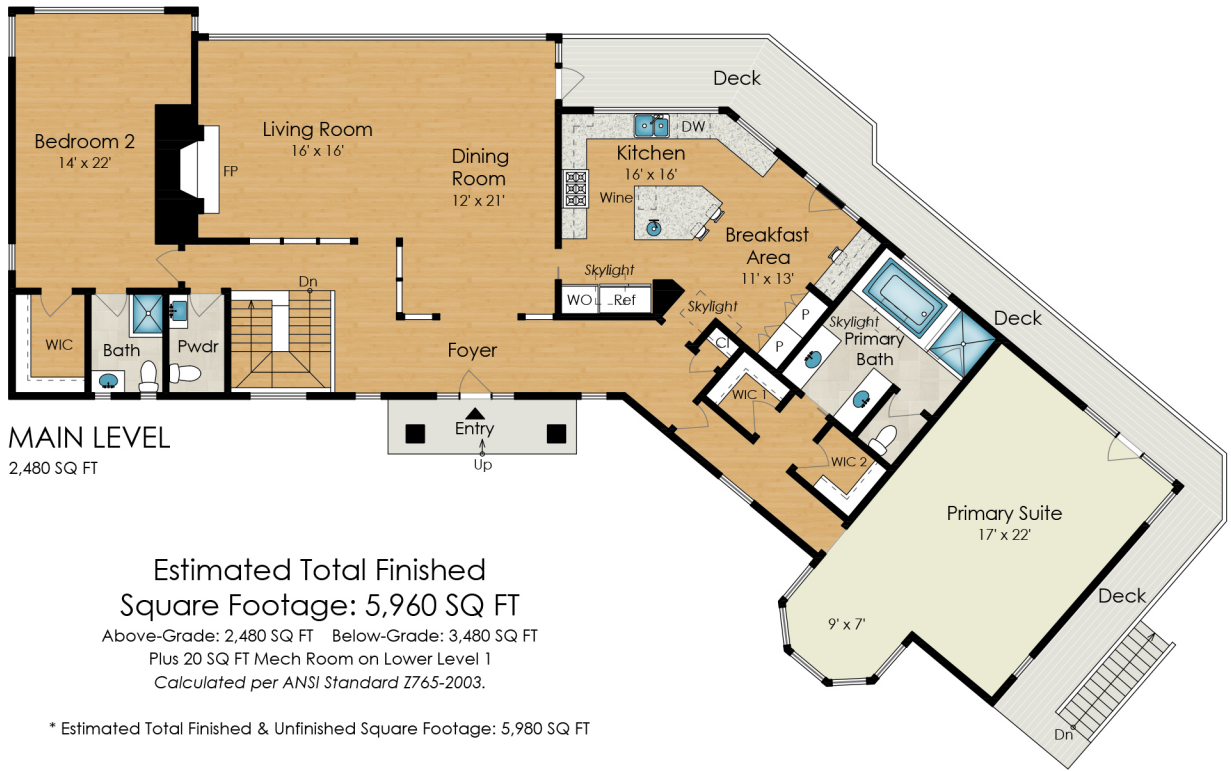

309 CROWN ROAD

KENTFIELD, CA 94904

309 CROWN ROAD

KENTFIELD, CA 94904

LOWER LEVEL 2
1,195 SQ FT

309 CROWN ROAD

KENTFIELD, CA 94904

SITE PLAN