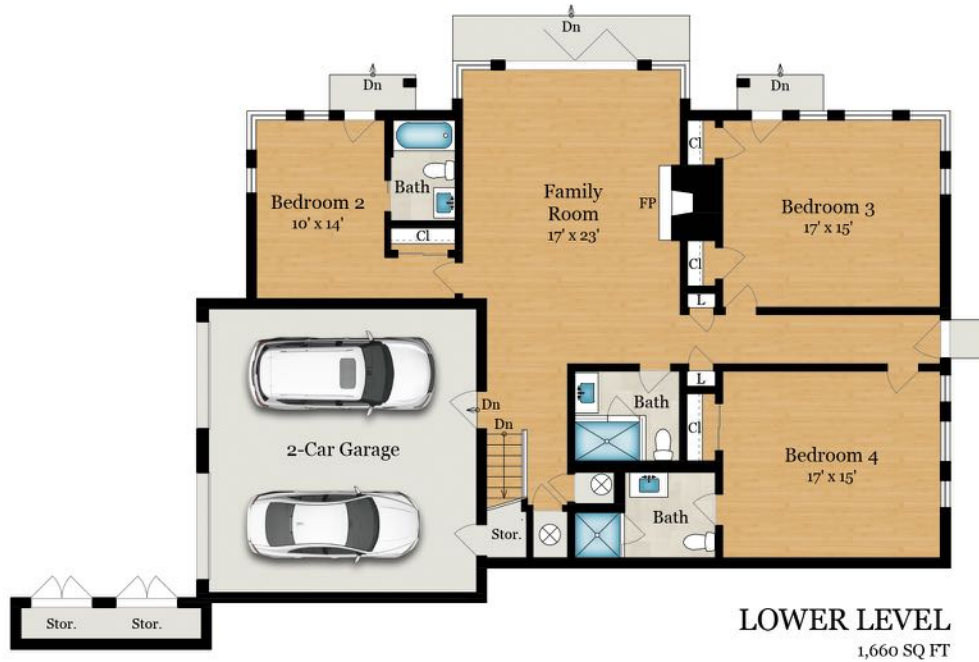

## SITE PLAN

# 409 RIDGE ROAD

TIBURON, CA 94920

Partial Lot Shown

**MAIN LEVEL**  
2,530 SQ FT

### Estimated Total Finished Square Footage: 4,190 SQ FT

Above-Grade: 2,530 SQ FT Below-Grade: 1,660 SQ FT

Plus 505 SQ FT 2-Car Garage on Lower Level

Plus 5 SQ FT Mech Room on Lower Level

Plus 60 SQ FT Storage on Lower Level