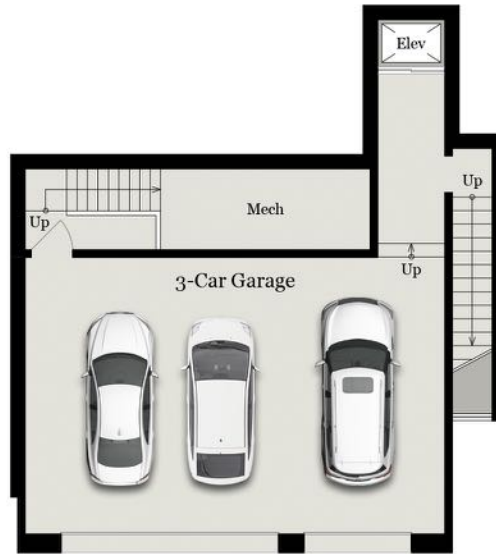

4665 PARADISE DRIVE

TIBURON, CA 94920

SITE PLAN

4665 PARADISE DRIVE

TIBURON, CA 94920

4665 PARADISE DRIVE

TIBURON, CA 94920

MAIN RESIDENCE
LOWER LEVEL