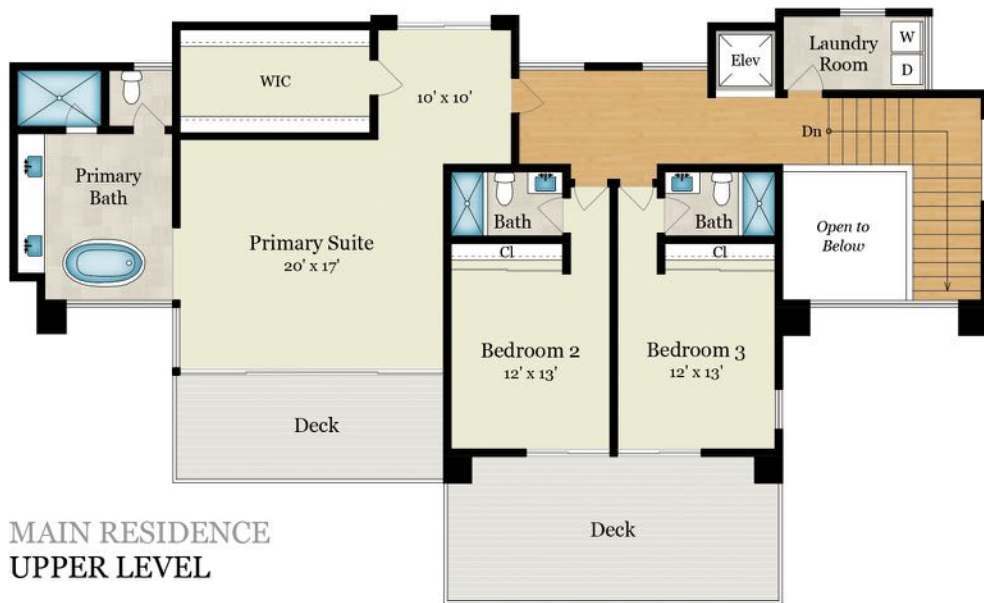

4665 PARADISE DRIVE

TIBURON, CA 94920

SITE PLAN

4665 PARADISE DRIVE

TIBURON, CA 94920

4665 PARADISE DRIVE

TIBURON, CA 94920

MAIN RESIDENCE
LOWER LEVEL