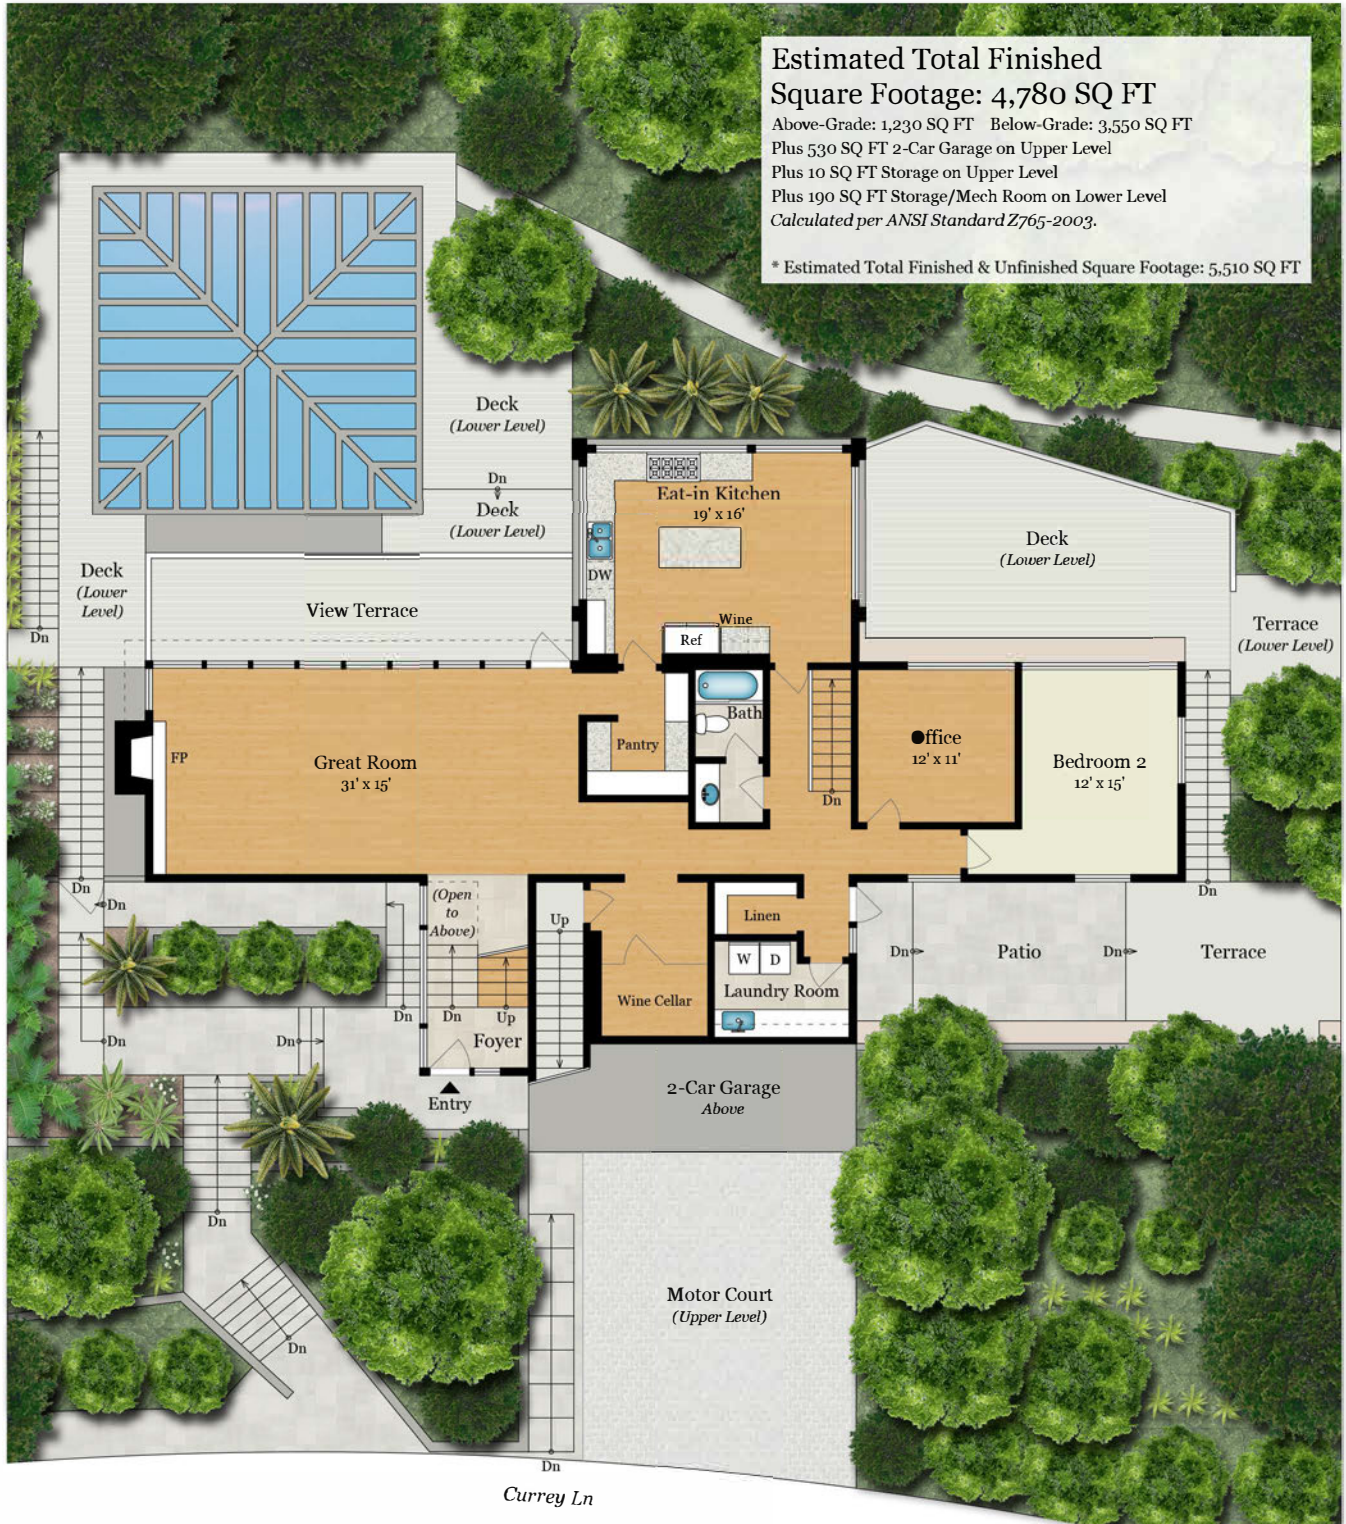

# 234 CURREY LANE

SAUSALITO, CA 94965

SITE PLAN

# 234 CURREY LANE

SAUSALITO, CA 94965

Partial Lot Shown

**Estimated Total Finished  
Square Footage: 4,780 SQ FT**

Above-Grade: 1,230 SQ FT Below-Grade: 3,550 SQ FT

Plus 530 SQ FT 2-Car Garage on Upper Level

Plus 10 SQ FT Storage on Upper Level

Plus 190 SQ FT Storage/Mech Room on Lower Level

Calculated per ANSI Standard Z765-2003.

\* Estimated Total Finished & Unfinished Square Footage: 5,510 SQ FT

**MAIN LEVEL**

1,930 SQ FT