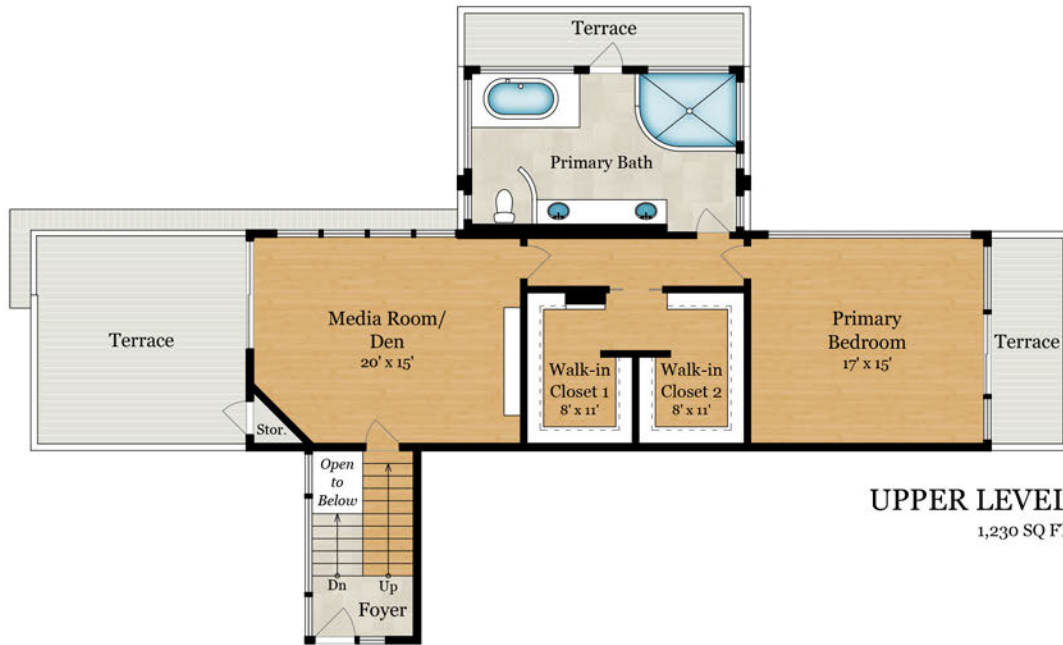

234 CURREY LANE

SAUSALITO, CA 94965

UPPER LEVEL
1,230 SQ FT