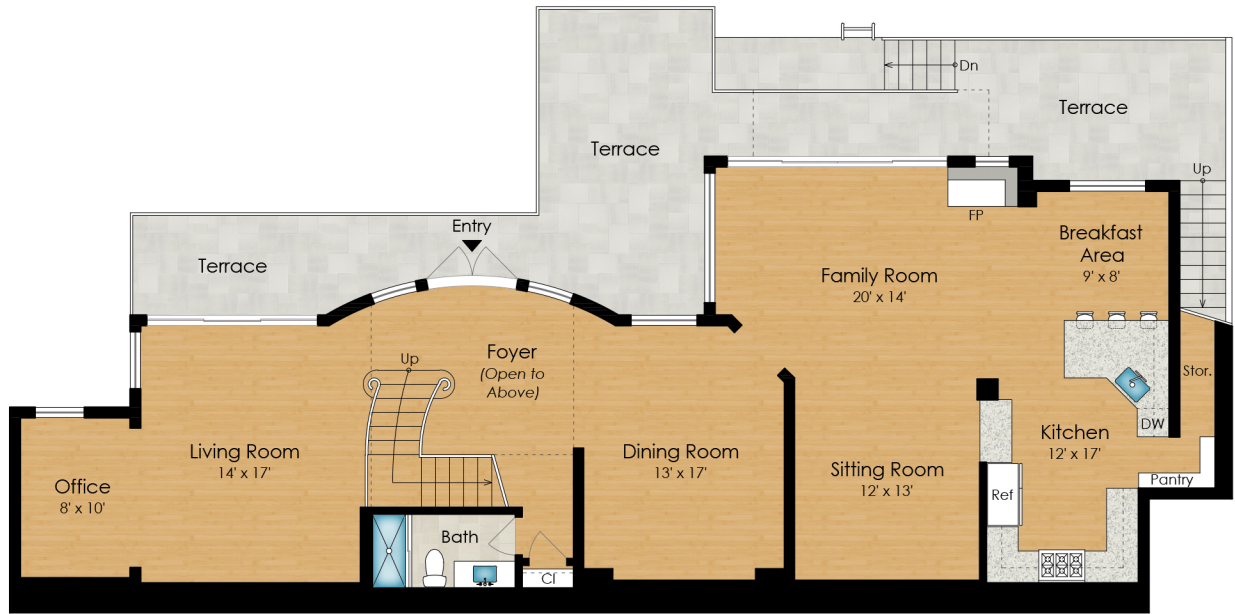

2472 MAR EAST STREET

TIBURON, CA 94920

MAIN LEVEL

UPPER LEVEL

Partial Lot Shown

2472 MAR EAST STREET

TIBURON, CA 94920