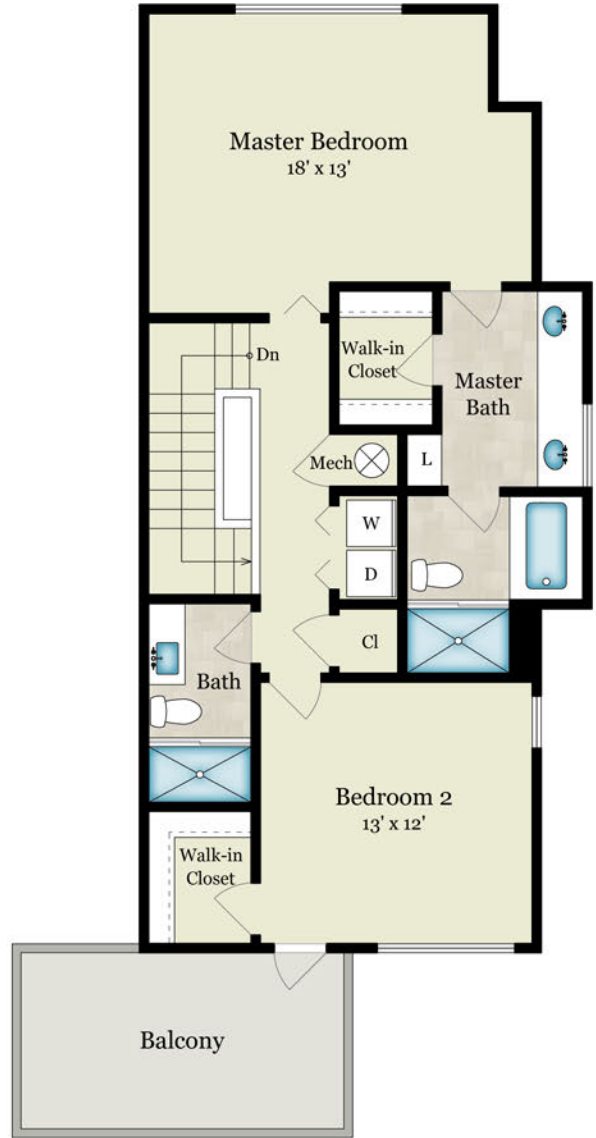

6062 SHELTER BAY AVENUE

MILL VALLEY, CA 94941

MAIN LEVEL
880 SQ FT

UPPER LEVEL
875 SQ FT

Estimated Total Square Footage: 1,755 SQ FT
Plus 255 SQ FT Garage on Main Level
Calculated from outside face of exterior walls and center line of demising walls.