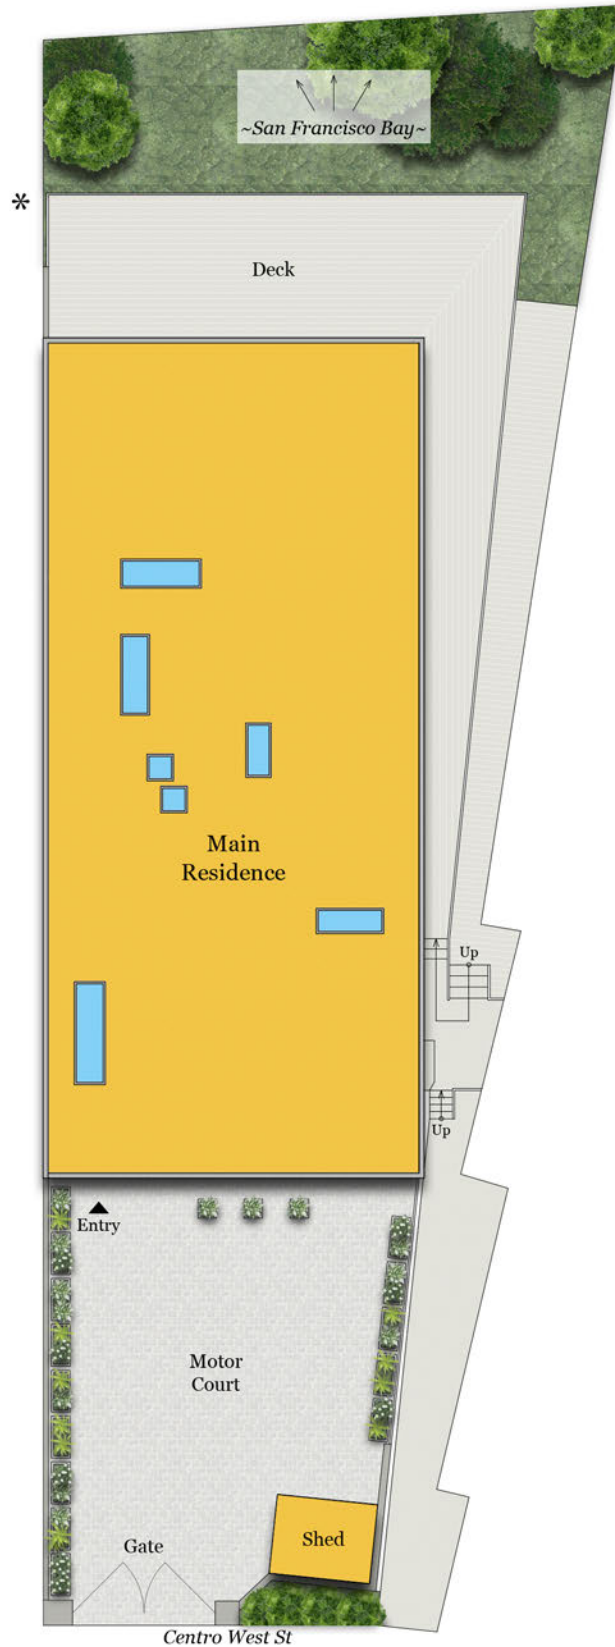

# 1990 CENTRO WEST STREET

TIBURON, CA 94920

FLOOR PLAN

## SITE PLAN

\* Owners believe that the property line ends at the deck.