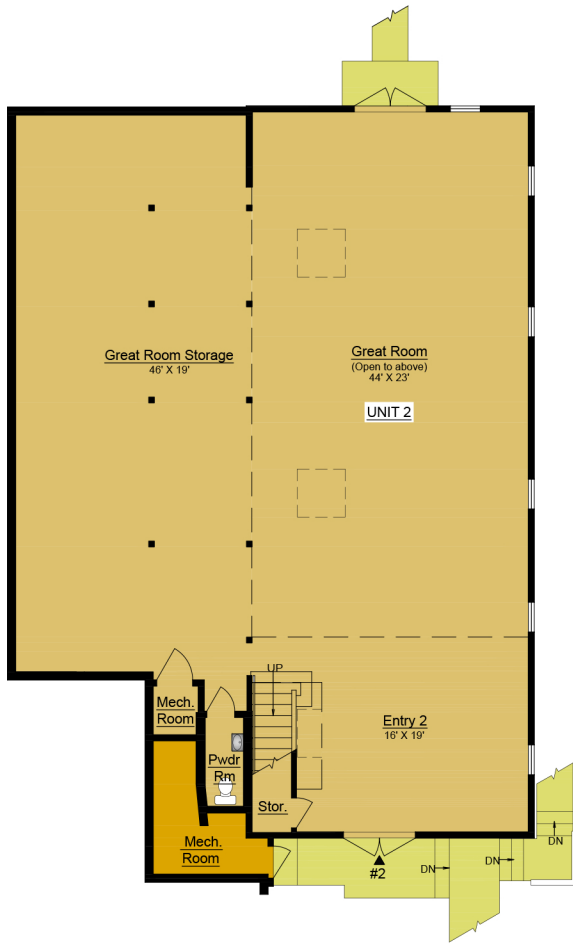

1865 MAR WEST STREET

TIBURON, CA 94920

Estimated Total Square Footage

Calculated from outside face of exterior walls and center line of demising walls

Unit 1: 875 Sq Ft

Unit 2: 3,715 Sq Ft

FIRST FLOOR
2,396 Sq Ft

SECOND FLOOR
2,194 Sq Ft