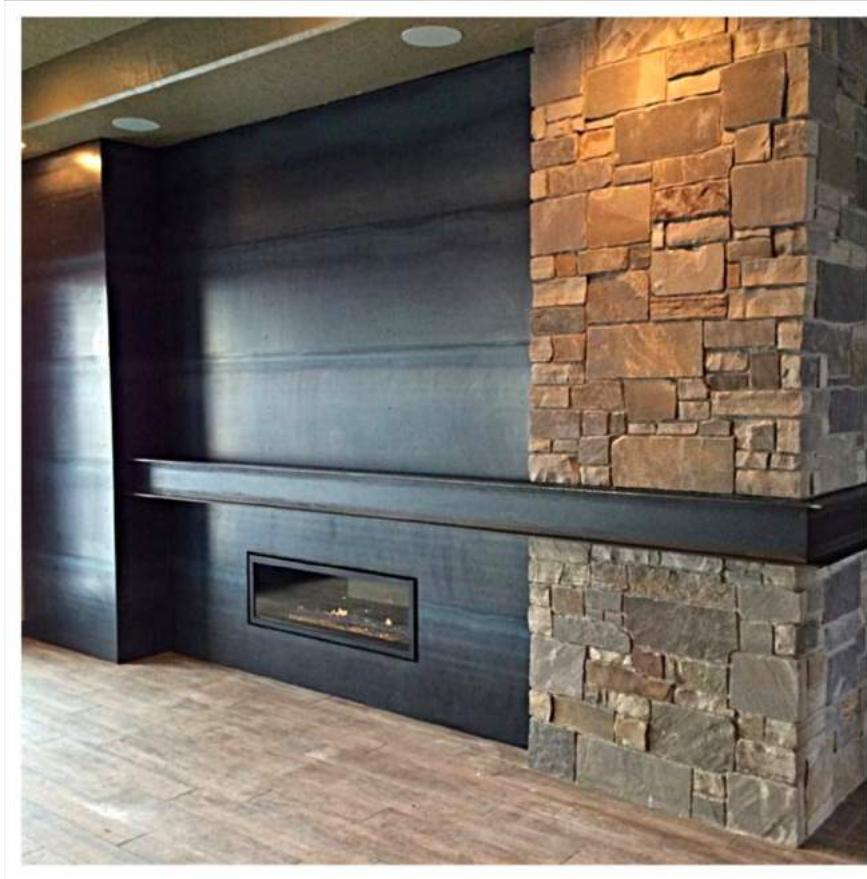

921 JUNE CREEK
| EDWARDS, COLORADO |

SUZANNE GRIFFIN: INTERIOR DESIGNER
SUZANNE@SUZMDESIGNS
SUZANNE MICHELE DESIGNS

WALL PAINT
BENJAMIN MOORE
Swiss Coffee

BEDROOM CARPET
WINDSLOW BOULDER

BASE TRIM
BLONE OAK FINISH

OAK FLOOR
8" WIDE PLANK

DOORS
WHITE OAK
Natural Blonde Finish

DOOR HARDWARE
EMETK
Helios Lever

FIREPLACE CONCEPT
Steel & Stone Combination

OAK FLOOR
8" WIDE PLANK

TOWN & COUNTRY FIREPLACE

KITCHEN CABINETS
Cherry Wood