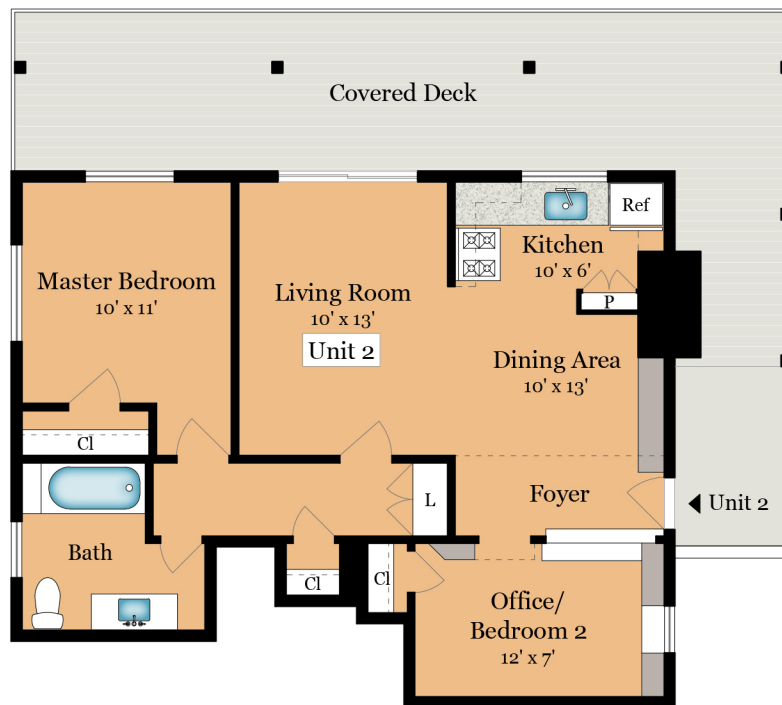

1880 CENTRO W STREET

TIBURON, CA 94920

Contact Listing Agent for Further Details Regarding This Area

SITE PLAN

Rendering by Floor Plan Visuals. All measurements are approximate. While deemed reliable, no information on these floor plans should be relied upon without independent verification.

1880 CENTRO W STREET

TIBURON, CA 94920

UNIT 1
(Upper Unit)
Unit 1: 1,280 SQ FT
Common Area: 80 SQ FT

UNIT 2
(Lower Unit)
Unit 2: 730 SQ FT

Estimated Total Square Footage: 2,090 SQ FT

Calculated from outside face of exterior walls.

- Unit 1: 1,280 SQ FT
- Unit 2: 730 SQ FT
- Common Area: 80 SQ FT