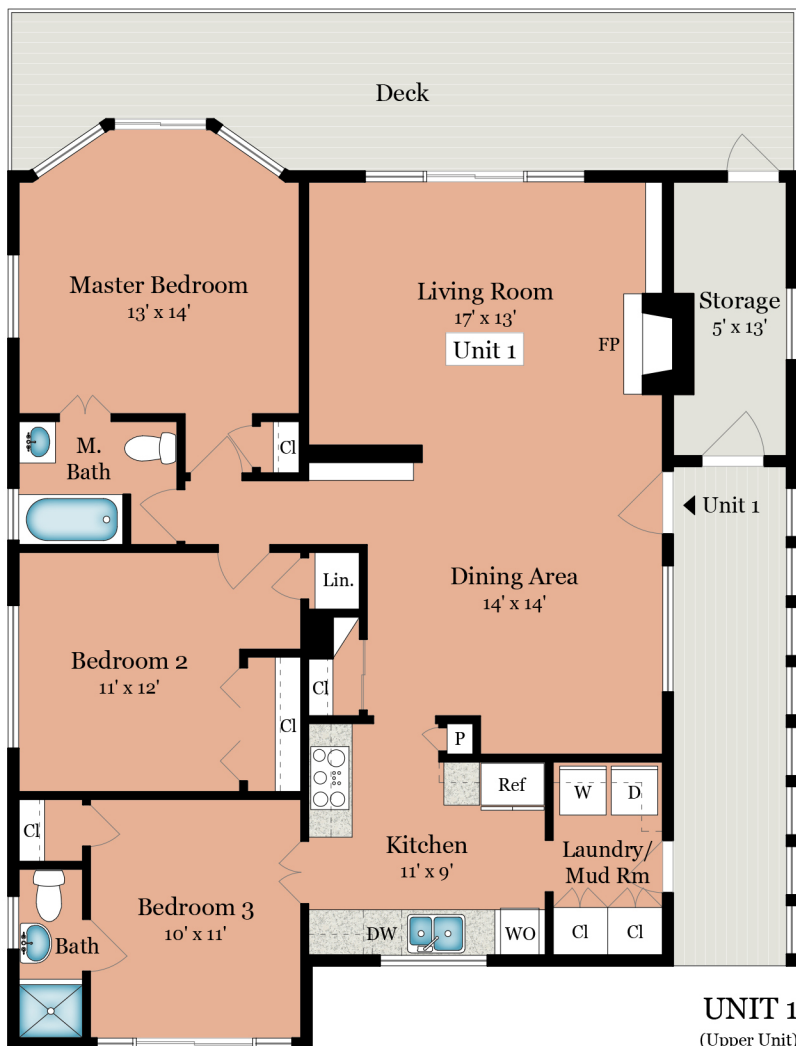

1880 CENTRO W STREET

TIBURON, CA 94920

Contact Listing Agent for Further Details Regarding This Area

SITE PLAN

Rendering by Floor Plan Visuals. All measurements are approximate. While deemed reliable, no information on these floor plans should be relied upon without independent verification.

1880 CENTRO W STREET

TIBURON, CA 94920

UNIT 1
(Upper Unit)
Unit 1: 1,280 SQ FT
Common Area: 80 SQ FT

UNIT 2
(Lower Unit)
Unit 2: 730 SQ FT

Estimated Total Square Footage: 2,090 SQ FT

Calculated from outside face of exterior walls.

- Unit 1: 1,280 SQ FT
- Unit 2: 730 SQ FT
- Common Area: 80 SQ FT