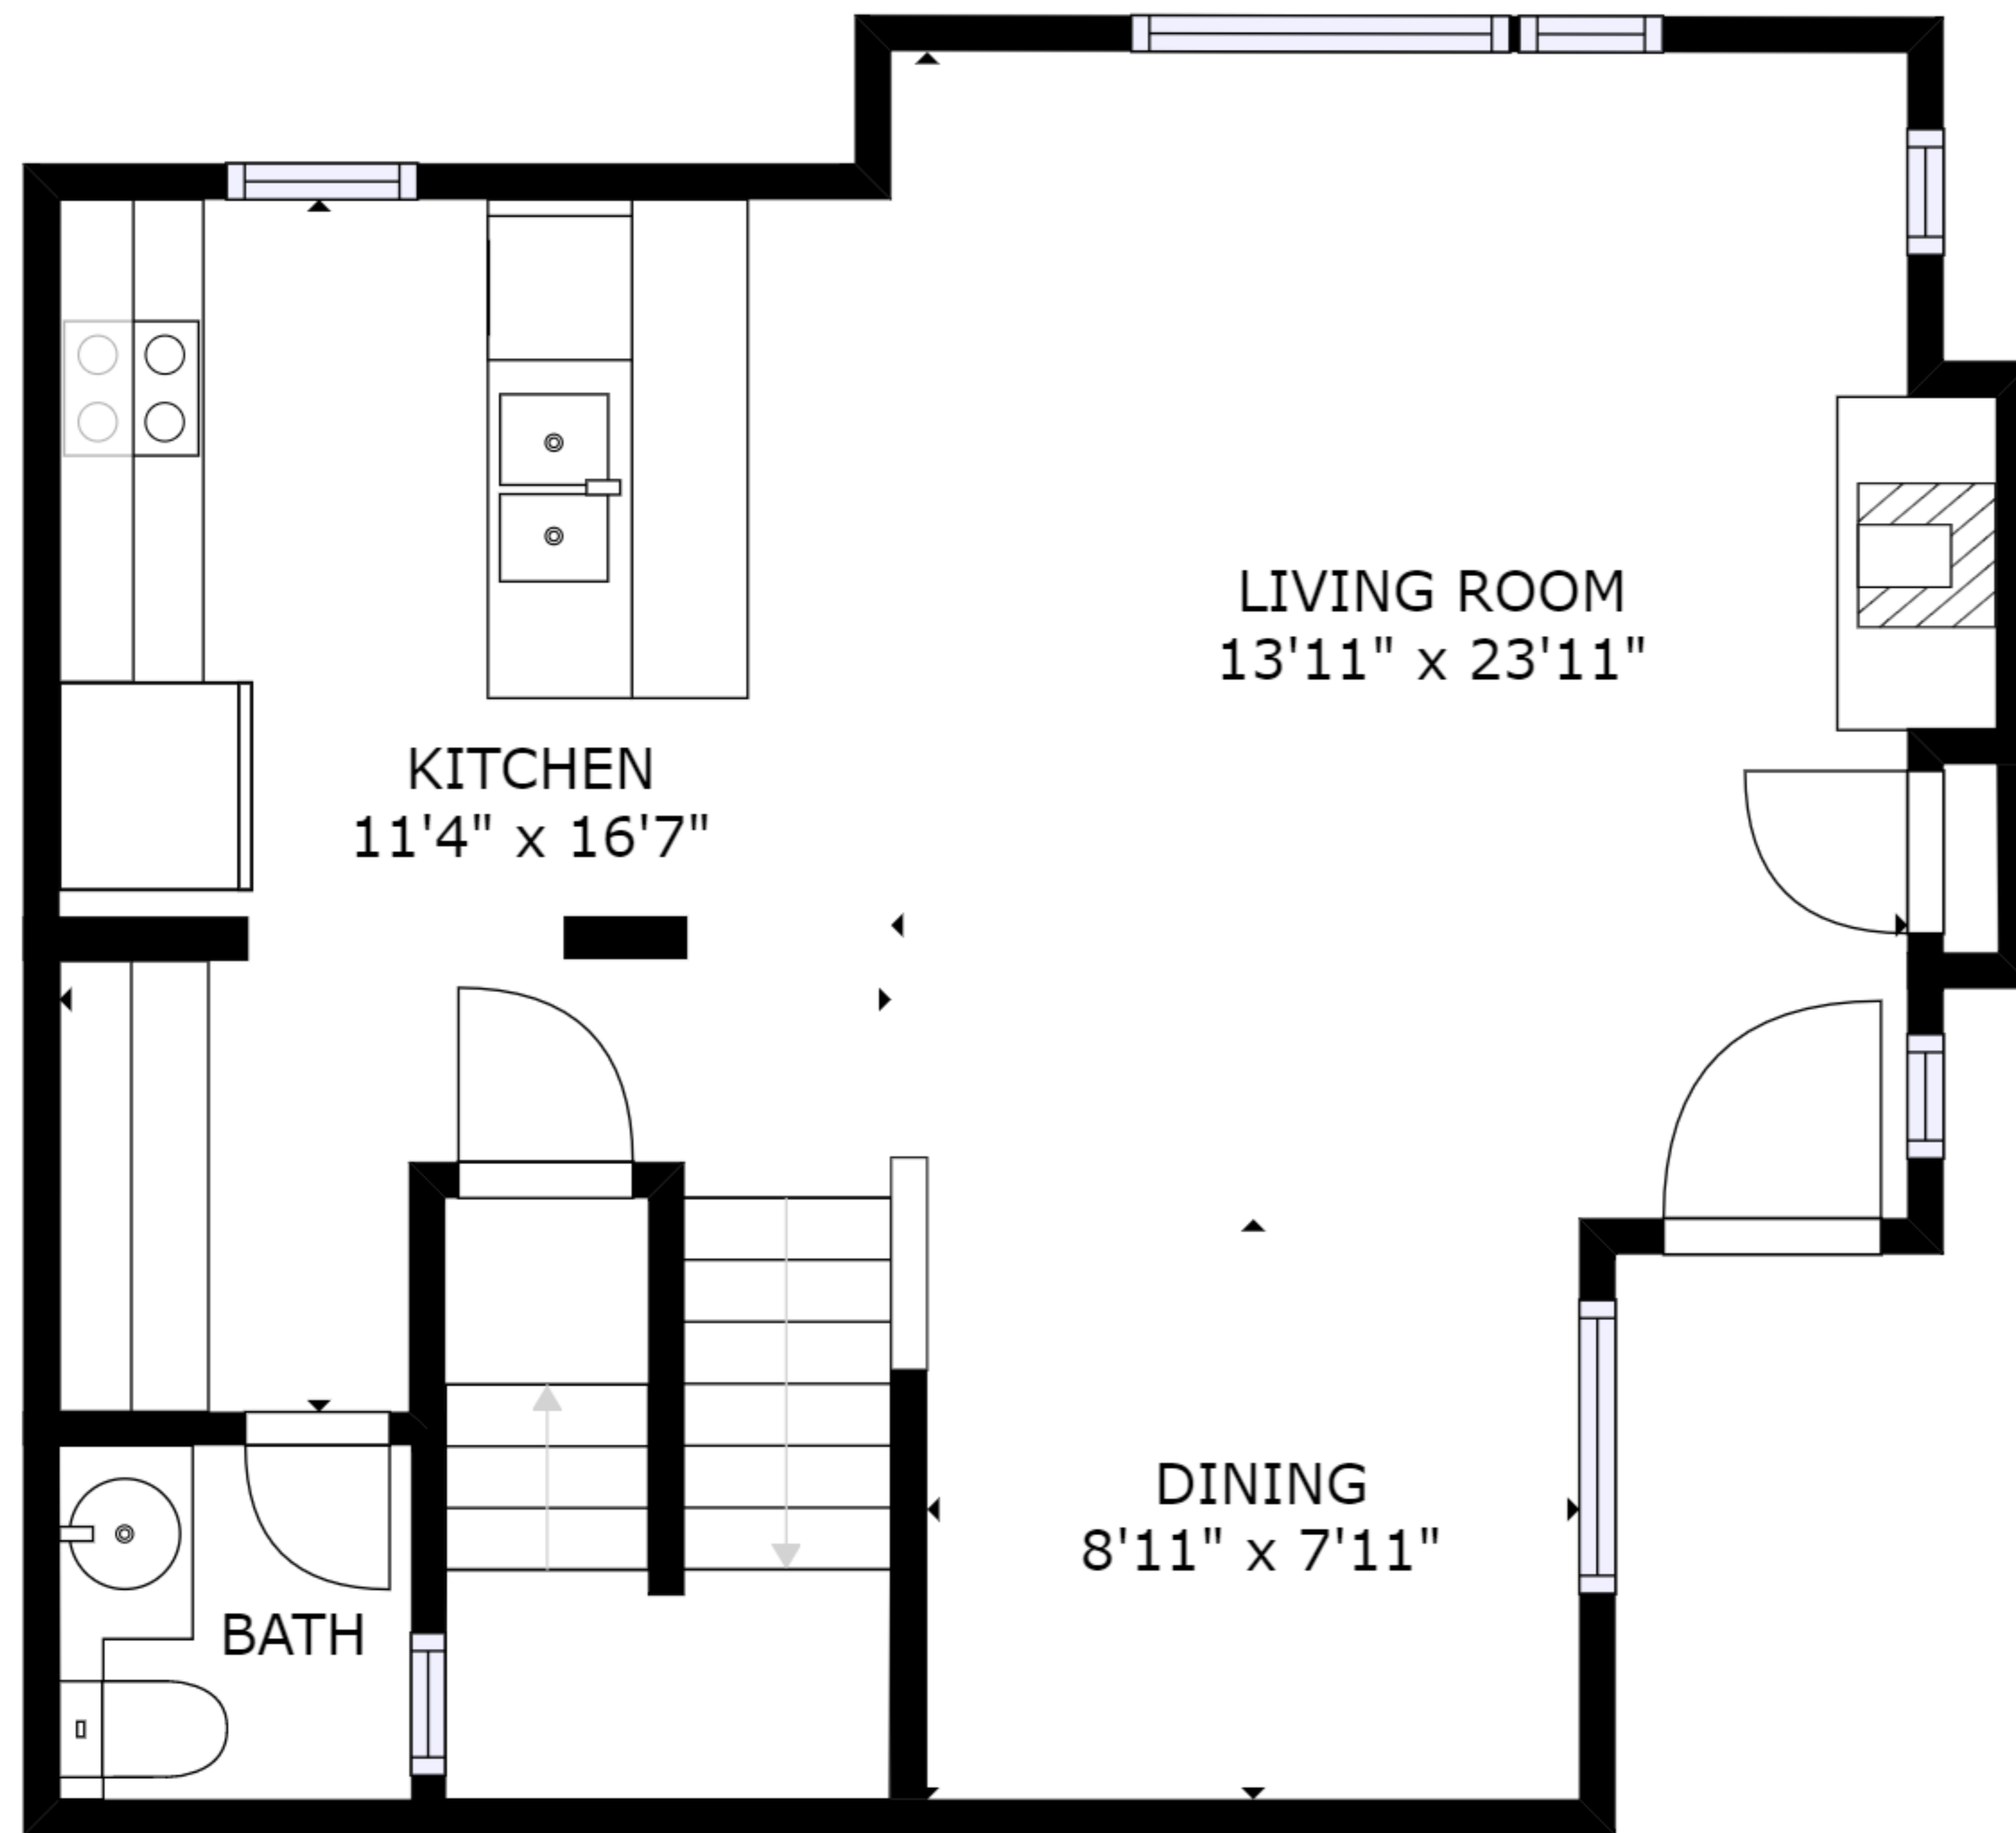

FLOOR 3

FLOOR 1

FLOOR 2

GROSS INTERNAL AREA
 FLOOR 1: 554 sq ft, FLOOR 2: 415 sq ft
 FLOOR 3: 30 sq ft, EXCLUDED AREAS:
 REDUCED HEADROOM BELOW 1.5M: 83 sq ft
 TOTAL: 1000 sq ft

SIZES AND DIMENSIONS ARE APPROXIMATE, ACTUAL MAY VARY.