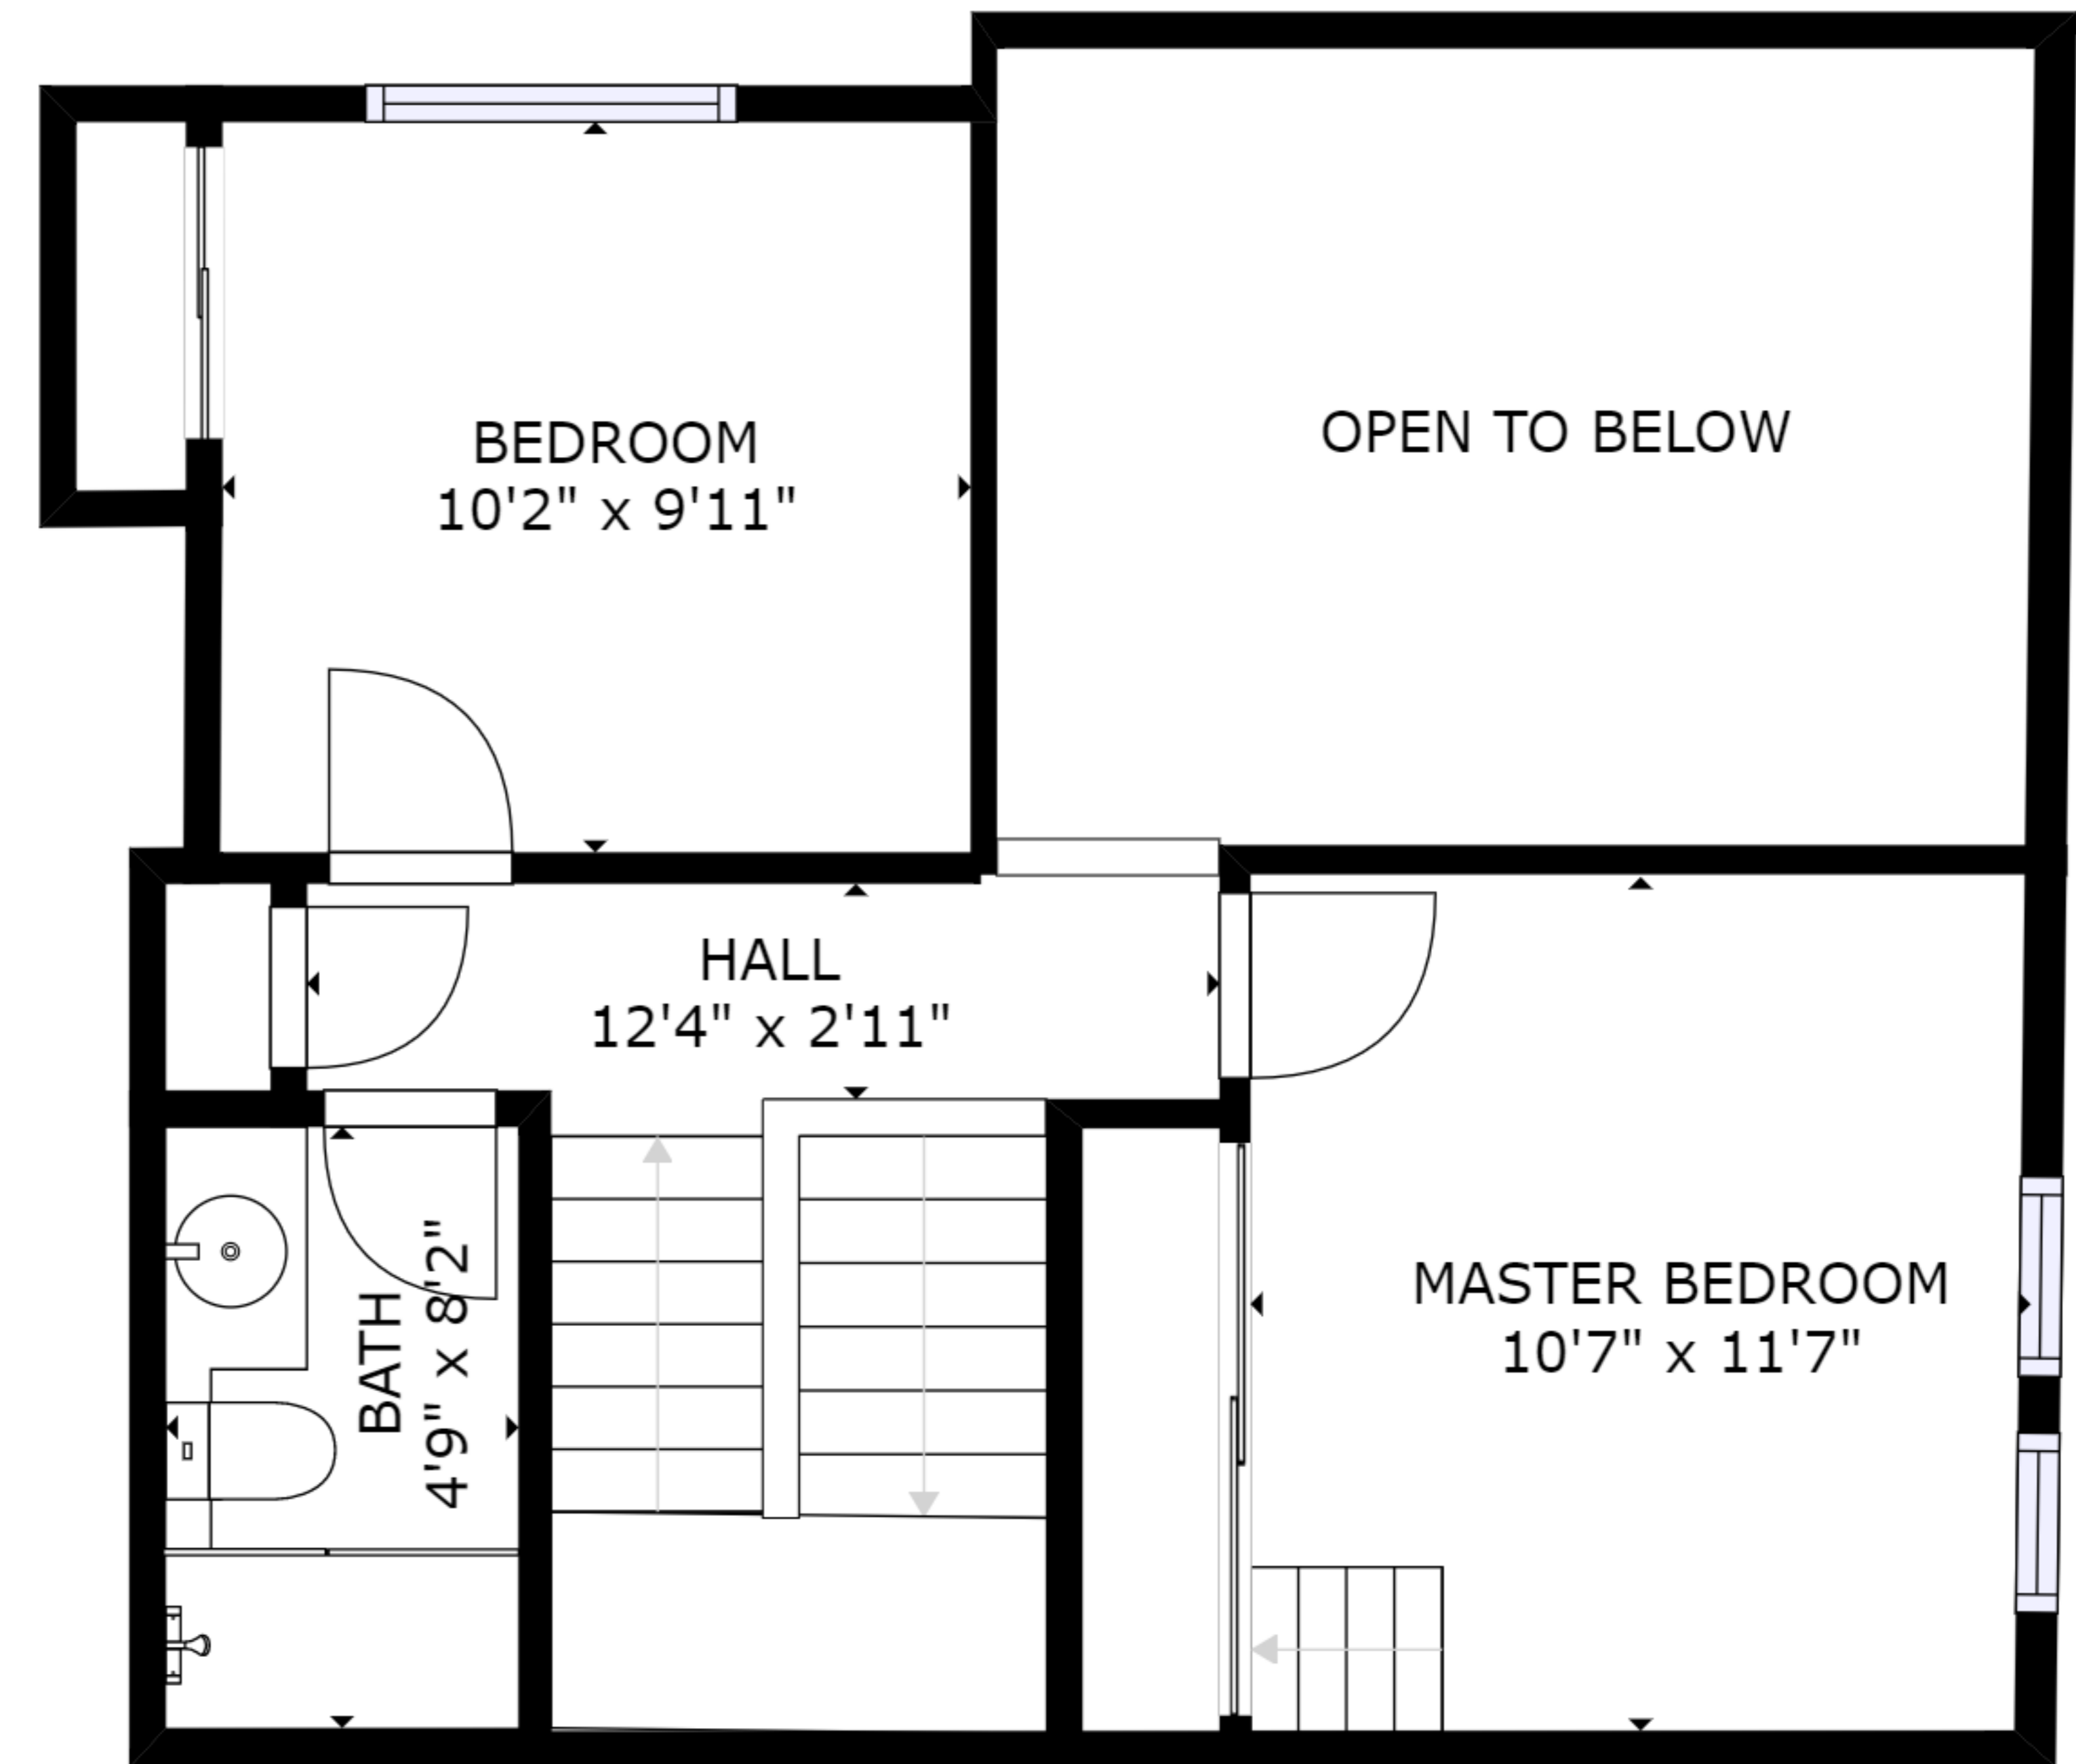

FLOOR 3

FLOOR 1

FLOOR 2

GROSS INTERNAL AREA
 FLOOR 1: 554 sq ft, FLOOR 2: 415 sq ft
 FLOOR 3: 30 sq ft, EXCLUDED AREAS:
 REDUCED HEADROOM BELOW 1.5M: 83 sq ft
 TOTAL: 1000 sq ft

SIZES AND DIMENSIONS ARE APPROXIMATE, ACTUAL MAY VARY.