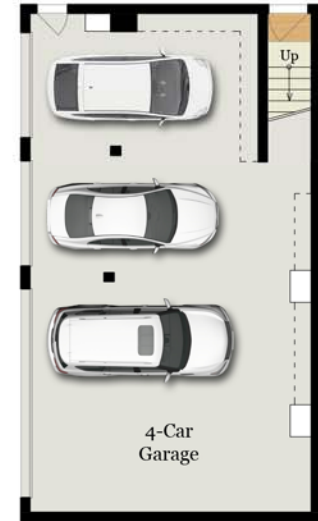

6 CIBRIAN DRIVE

TIBURON, CA 94920

MAIN LEVEL

6 CIBRIAN DRIVE

TIBURON, CA 94920

UPPER LEVEL

GUEST HOUSE
ENTRY LEVEL

GUEST HOUSE
UPPER LEVEL