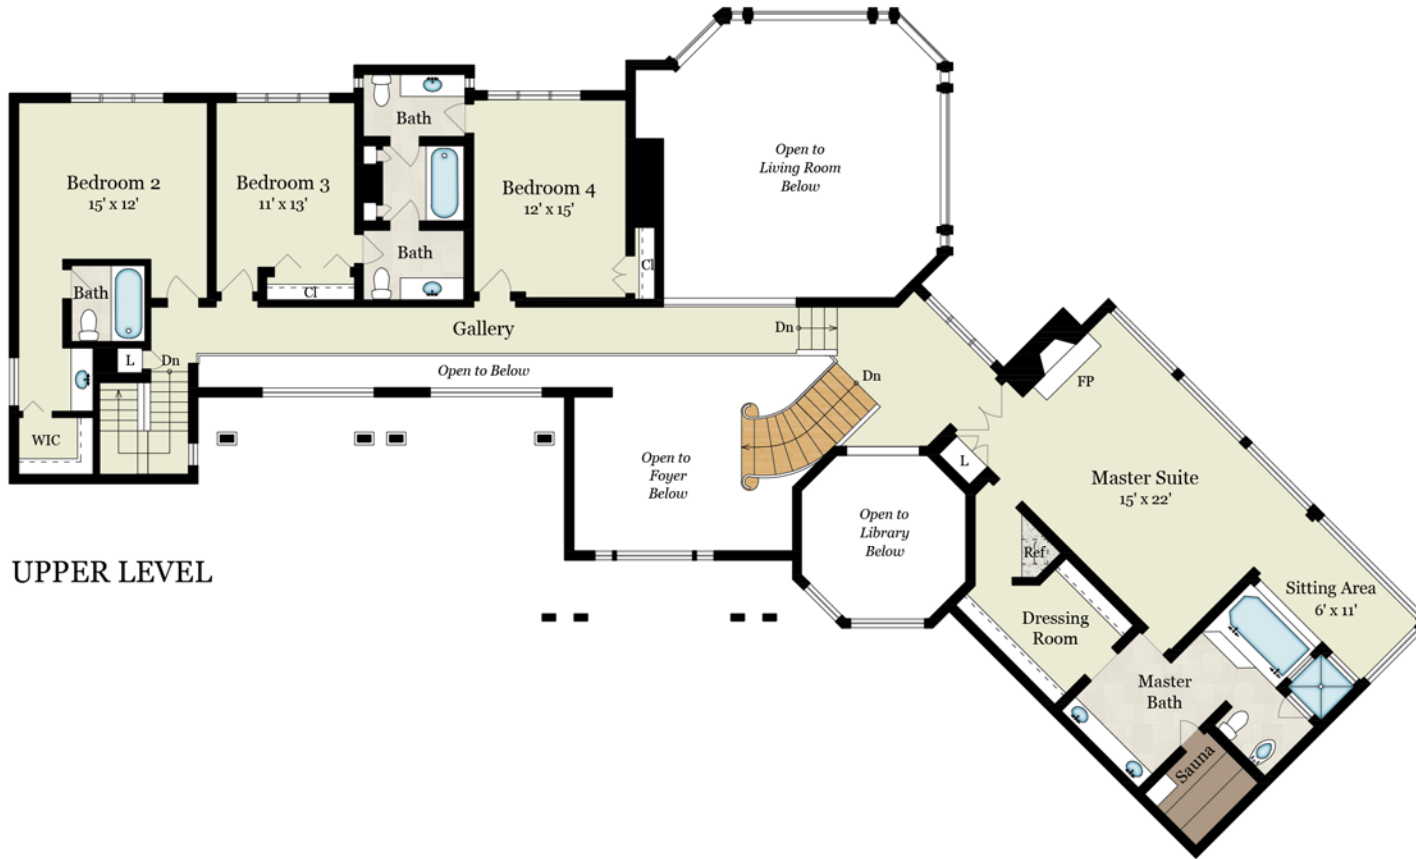

6 CIBRIAN DRIVE

TIBURON, CA 94920

MAIN LEVEL

6 CIBRIAN DRIVE

TIBURON, CA 94920

UPPER LEVEL

GUEST HOUSE
ENTRY LEVEL

GUEST HOUSE
UPPER LEVEL

Rendering by Floor Plan Visuals.
All measurements are approximate. While deemed reliable, no information on these floor plans should be relied upon without independent verification.

Shana Rohde-Lynch
Tel: 415-789-9999
Email: Shana@pacunion.com