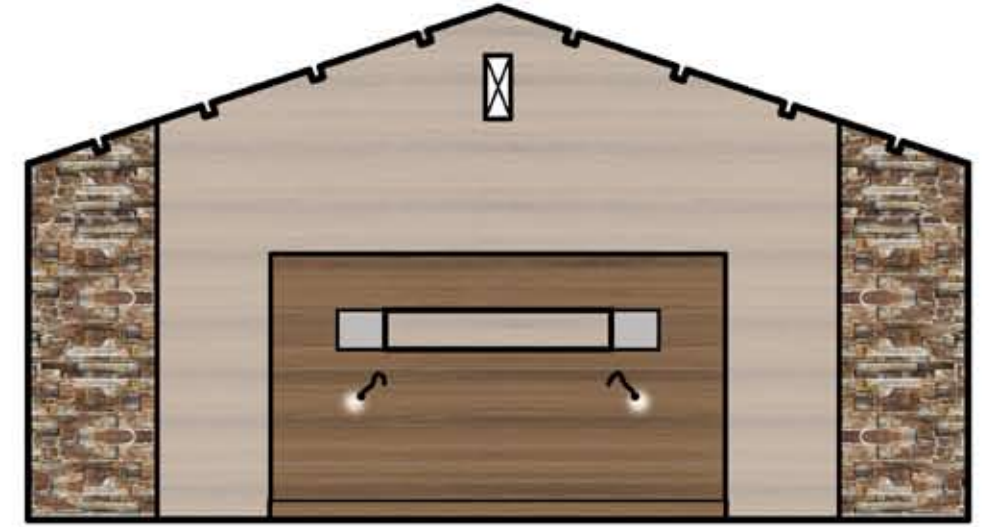

Elevation with divider wall - bed headboard