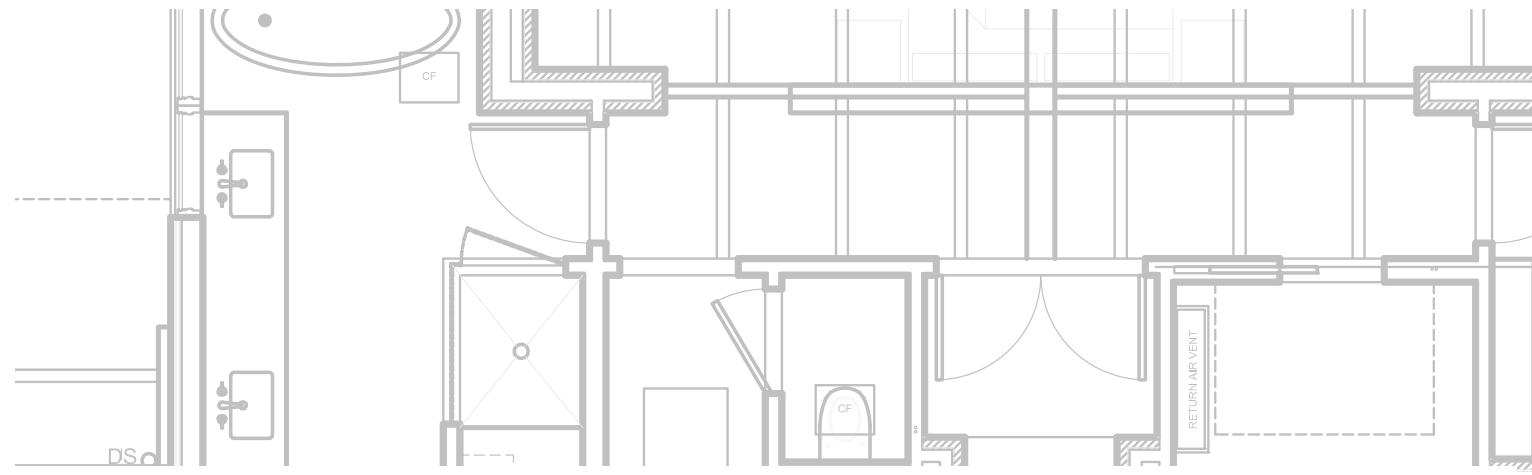

Master Toilet

Wallcovering
Elitis

Wall sconce
Quergedacht | Holtkotter

Faucet wallmounted
Graff

Elevations

Toilet | all bathrooms

Flush Plate for Wallhung Toilet
Geberit | Style and finish pending
final wall designs