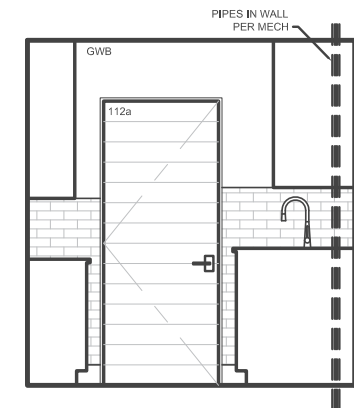

Under-mount utility sink with single faucet hole
Kohler | K-19017

Washer | Whirpool WFW95HEDW

Dryer | Whirpool WED95HEDW

Surface-mount
Finish: Bronze

Elevations

Door hardware

Front door entry lock set

Passage door lever