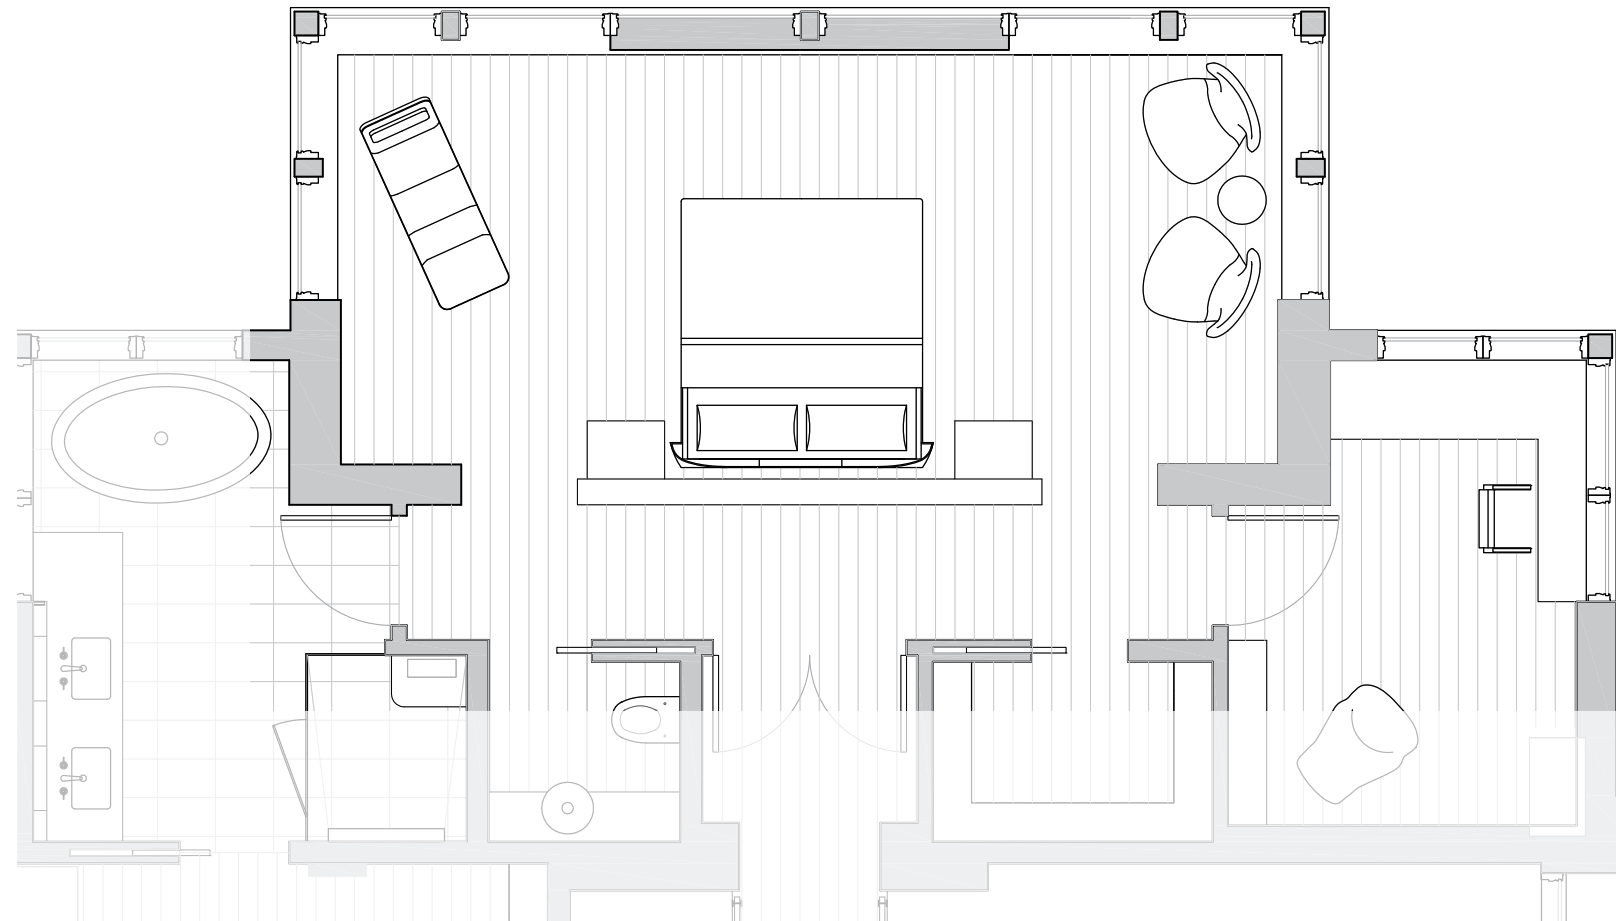

Wallhung Toilet Round-Front Seat
Icera C-6610

Elevations

Master Bedroom

Finishes:

Wood wall panels

Stone wall

Leather wall

Master Bedroom

Elevation with TV wall

Elevation with divider wall - bed headboard

Flexiled wall sconce
Leather w. bronze trim | Contardi

Guest Bathrooms

All guest bathrooms
Wallsconce
Wega, 9561 LED BZ

Widespread Lavatory Faucet
Graff | Terra G-6710-LM46B