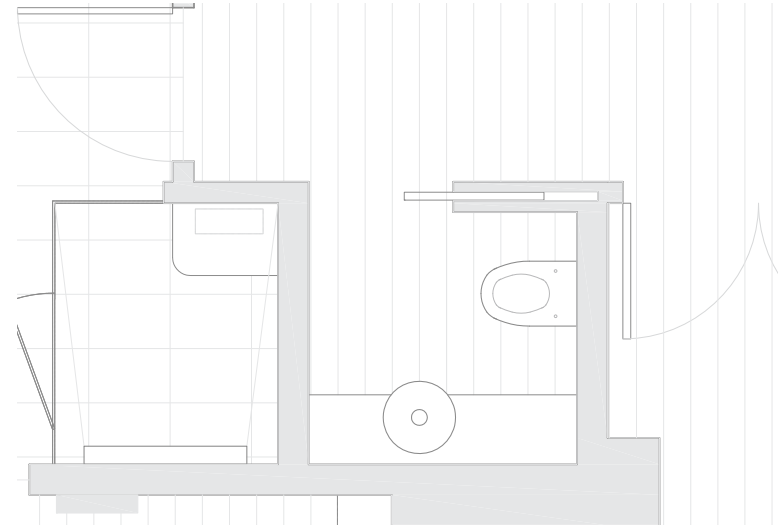

Faucet wallmounted
Graff