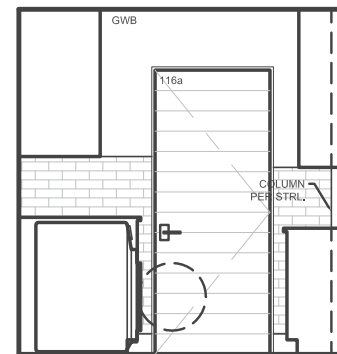

Under-mount utility sink with single faucet hole
Kohler | K-19017

Washer | Whirpool WFW95HEDW

Dryer | Whirpool WED95HEDW

Surface-mount
Finish: Bronze

Elevations

Door hardware

Front door entry lock set

Passage door lever