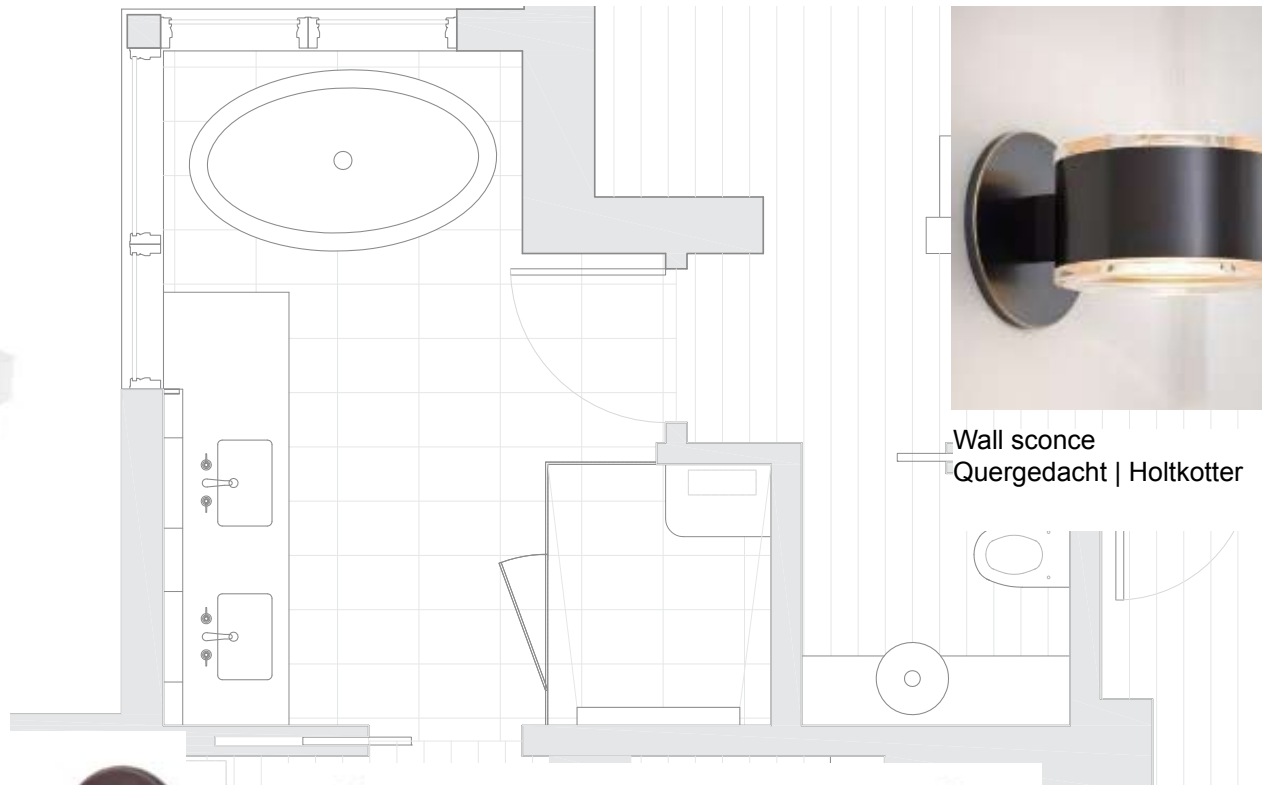

Master Bathroom

Plumbing Finish: Olive bronze

Widespread Lavatory Faucet
Option 2
Graff | M.E.2, 2393600

Undermount Washbasin
Laufen Pro S 811968

Bath tissue hook
Top Knobs

Robe hook
Top Knobs

Towel bar
Top Knobs

Elevation wall with vanities and tub

Elevation with tub

Elevation with shower

Wall sconce
Quergedacht | Holtkotter

Backsplash and countertop
Granite | Stone Collection

Diamon Spa, Japanese Soaker, stainless steel tub