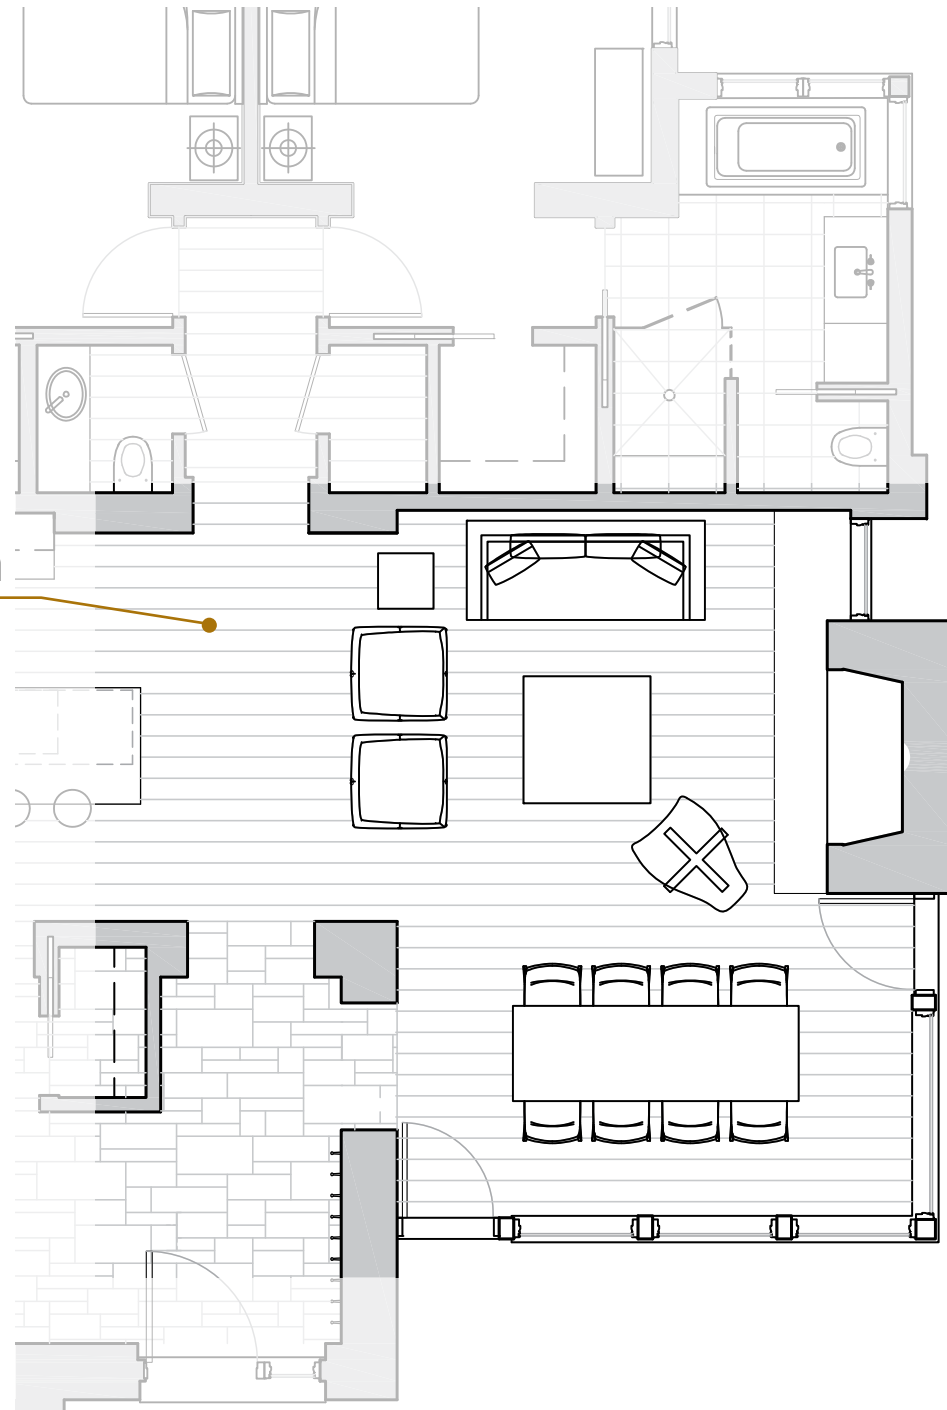

Wallcovering

Plumbing

Vanity counter top

Light pendant

Stone wall

Powder Room

Pendant
| Kaduer by Shakuff

Vessel Lavatory Faucet
Graff | Sento 2398500

Vessel , Option 2
Stone Forest | Natural Wabi Sink
C27

Reclaimed wood counter top

Elevation with vanity

Great Room

Elevation with fireplace

Finishes:

Stone wall

Copper - sliding TV doors

Kitchen

Elevation wall with wine storage

Elevation wall with panel ready refrigerator

Kitchen island

Kitchen island, panel ready dish washer

Kitchen

Pendants above island. Flask | Tom Dixon

Kitchen elevation wall with ranch