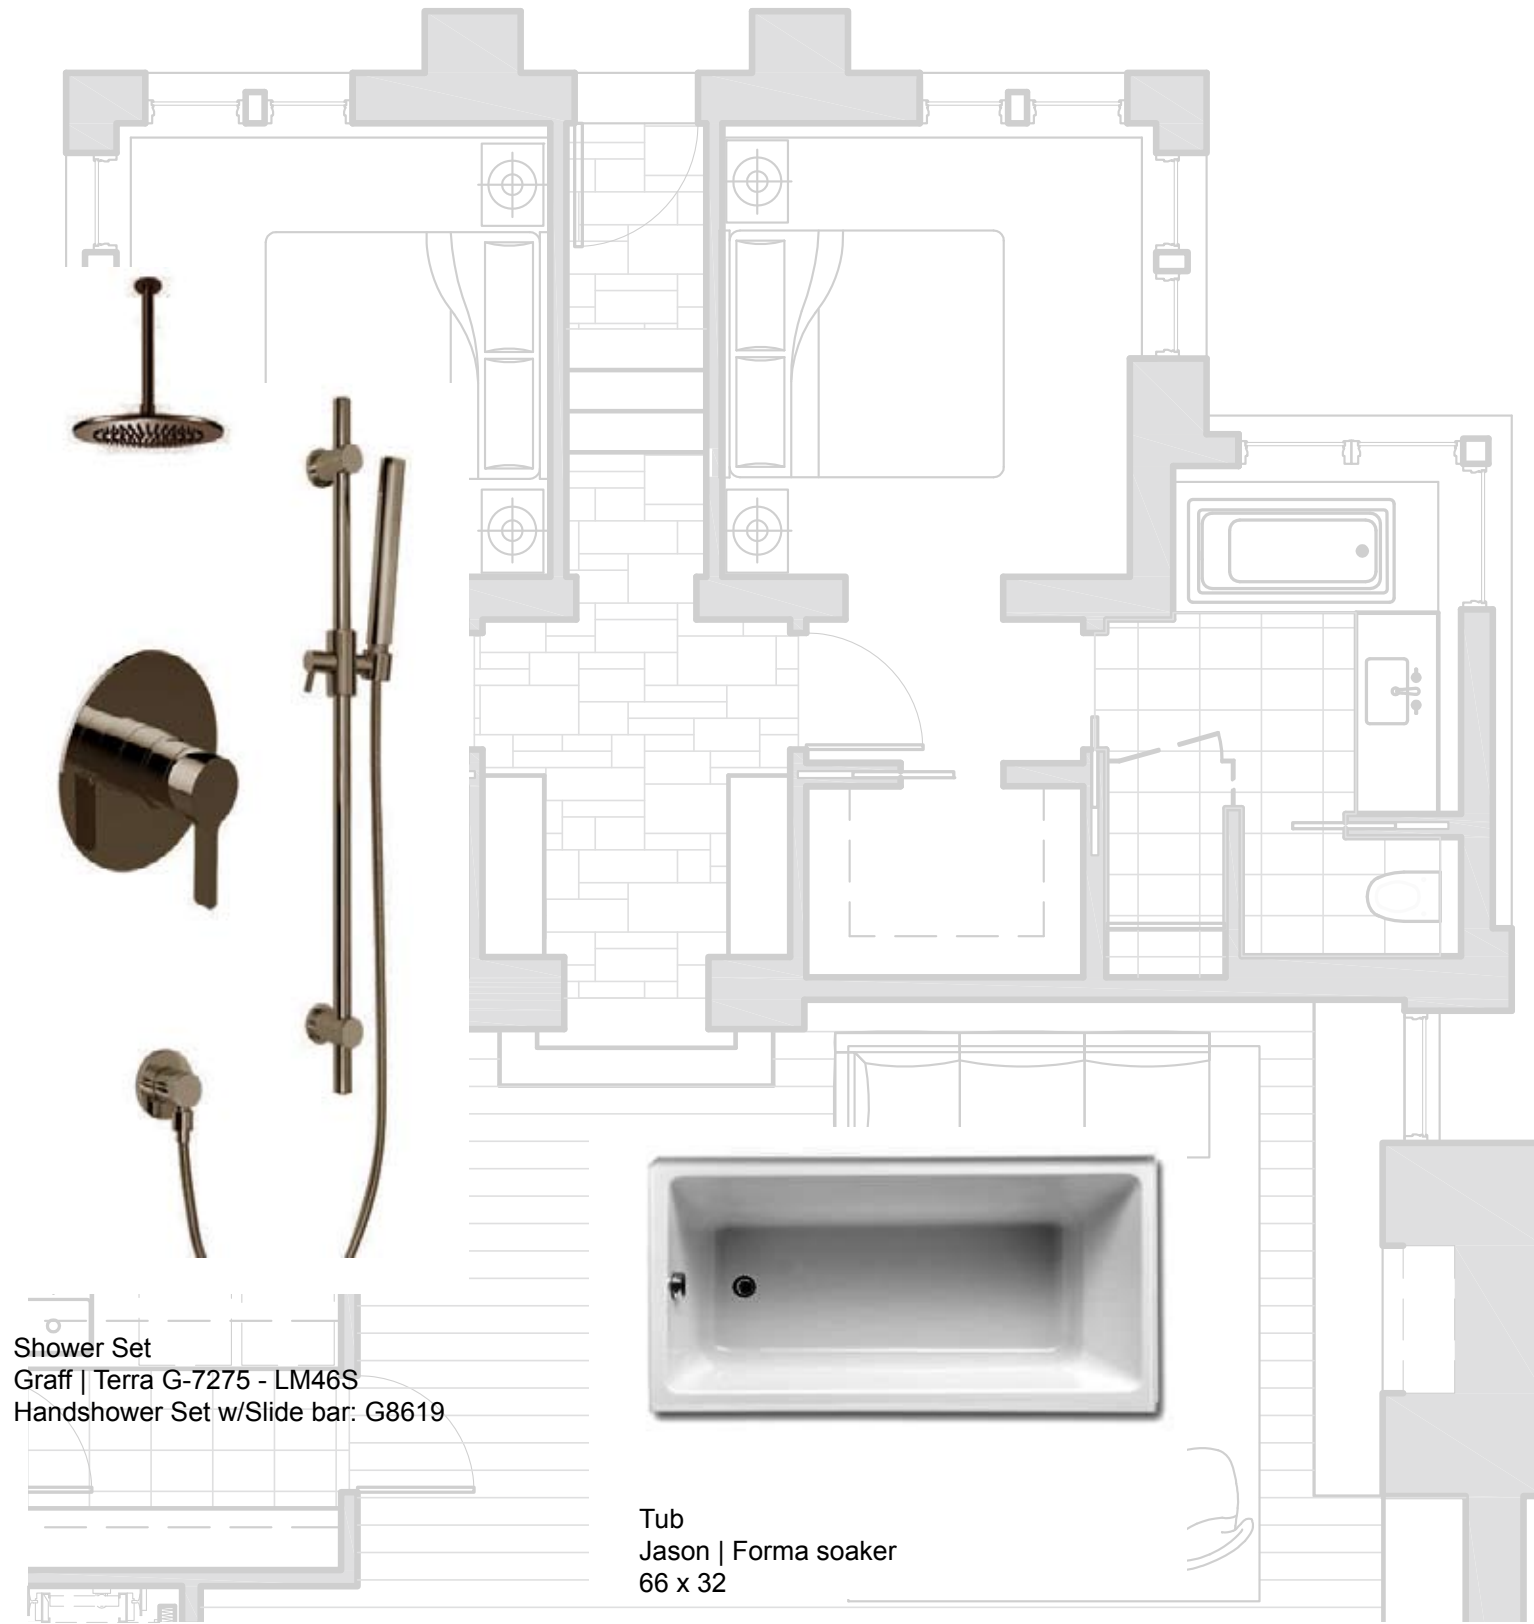

Wallhung Toilet Round-Front Seat
Icera C-6610

Elevations

Master Bedroom

Finishes:

Wood wall panels

Stone wall

Leather wall

Master Bedroom

Elevation with TV wall

Elevation with divider wall - bed headboard

Flexiled wall sconce
Leather w. bronze trim | Contardi

Guest Bathrooms

All guest bathrooms
Wallsconce
Wega, 9561 LED BZ

Widespread Lavatory Faucet
Graff | Terra G-6710-LM46B

Built-in washbasin, undersurface ground
Laufen | Pro S 811968

Wallhung Toilet Round-Front Seat
Icera C-6610

Bath tissue hook
Top Knobs

Robe hook
Top Knobs

Towel bar
Top Knobs

Guest Bathrooms

Finishes:

Porcelain tile:
FloorTech 7.0/Body
Tub surround

Porcelain tile:
FloorTech 7.0/Body
Floor and wall tile

Plumbing finish

Stone wall

Laundry Room

Pull-down sprayhead high-arc faucet with swivel spout & dual function spray/stream
Graff | G-5880-LM52-OB
Finish: Olive bronze