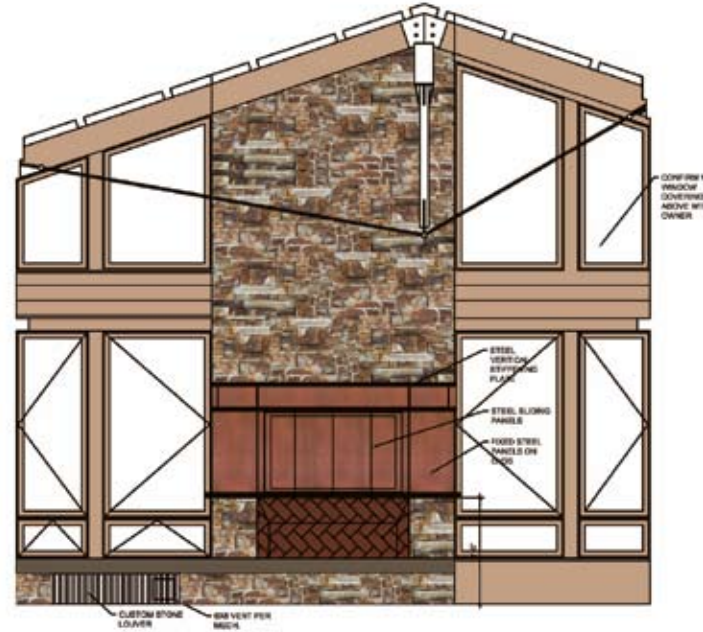

Vessel , Option 2
Stone Forest | Natural Wabi Sink
C27

Reclaimed wood counter top

Elevation with vanity

Great Room

Elevation with fireplace

Finishes:

Stone wall

Copper - sliding TV doors