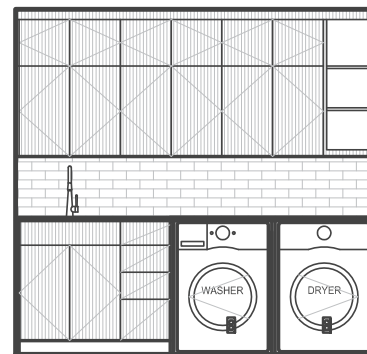

Porcelain tile:
FloorTech 7.0/Body
Floor and wall tile

Plumbing finish

Stone wall

Laundry Room

Pull-down sprayhead high-arc faucet with swivel spout & dual function spray/stream
Graff | G-5880-LM52-OB
Finish: Olive bronze

Under-mount utility sink with single faucet hole
Kohler | K-19017

Washer | Whirpool WFW95HEDW

Dryer | Whirpool WED95HEDW

Surface-mount
Finish: Bronze

Elevations

Door hardware

Front door entry lock set

Passage door lever

Passage pocket door flush pull

Details

Custom doors

Wood panes

Natural stone walls and door opening details metal panels covered with blackened patina

Wood paneling - corner detail

4240
STYLEWORKS