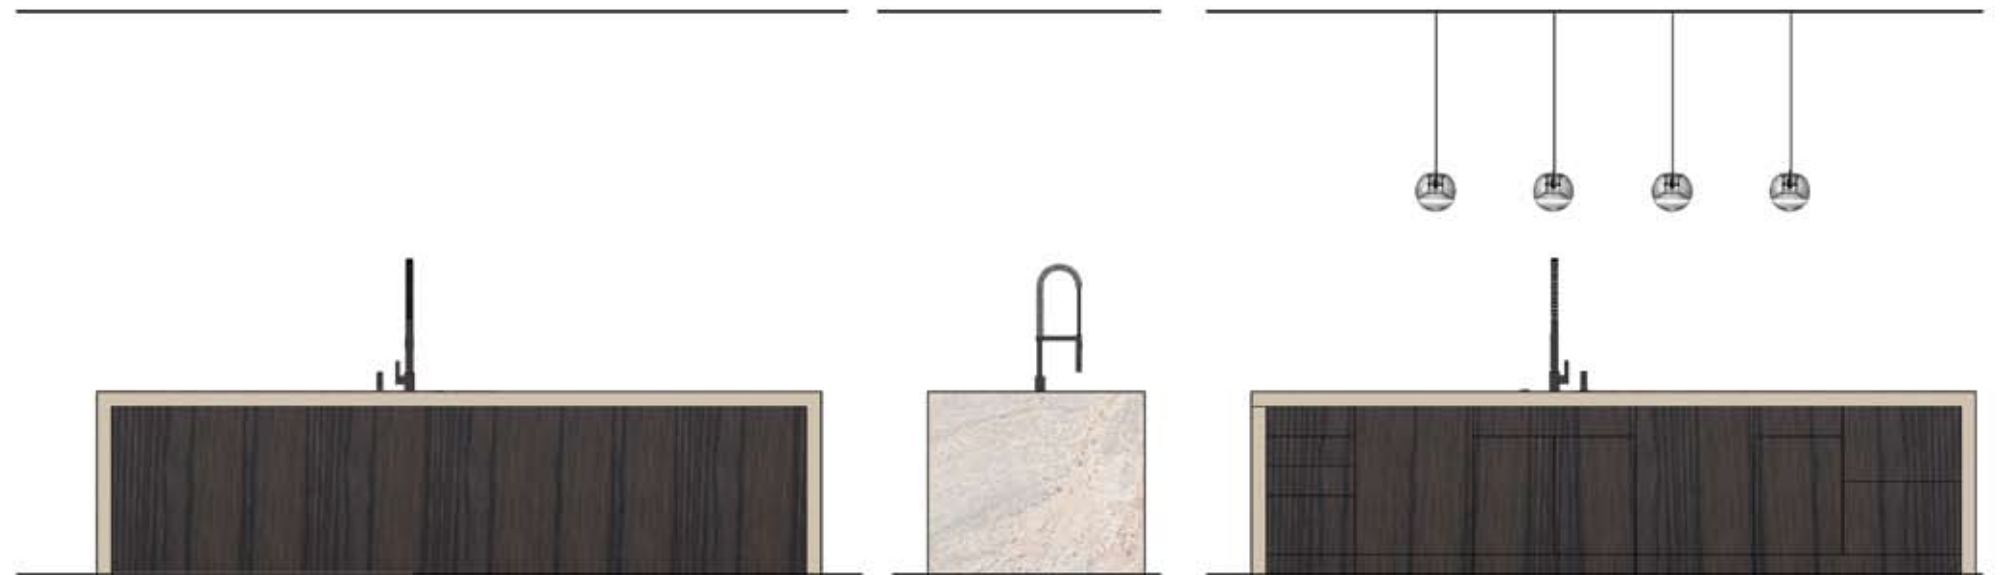

Kitchen island

Kitchen island, panel ready dish washer