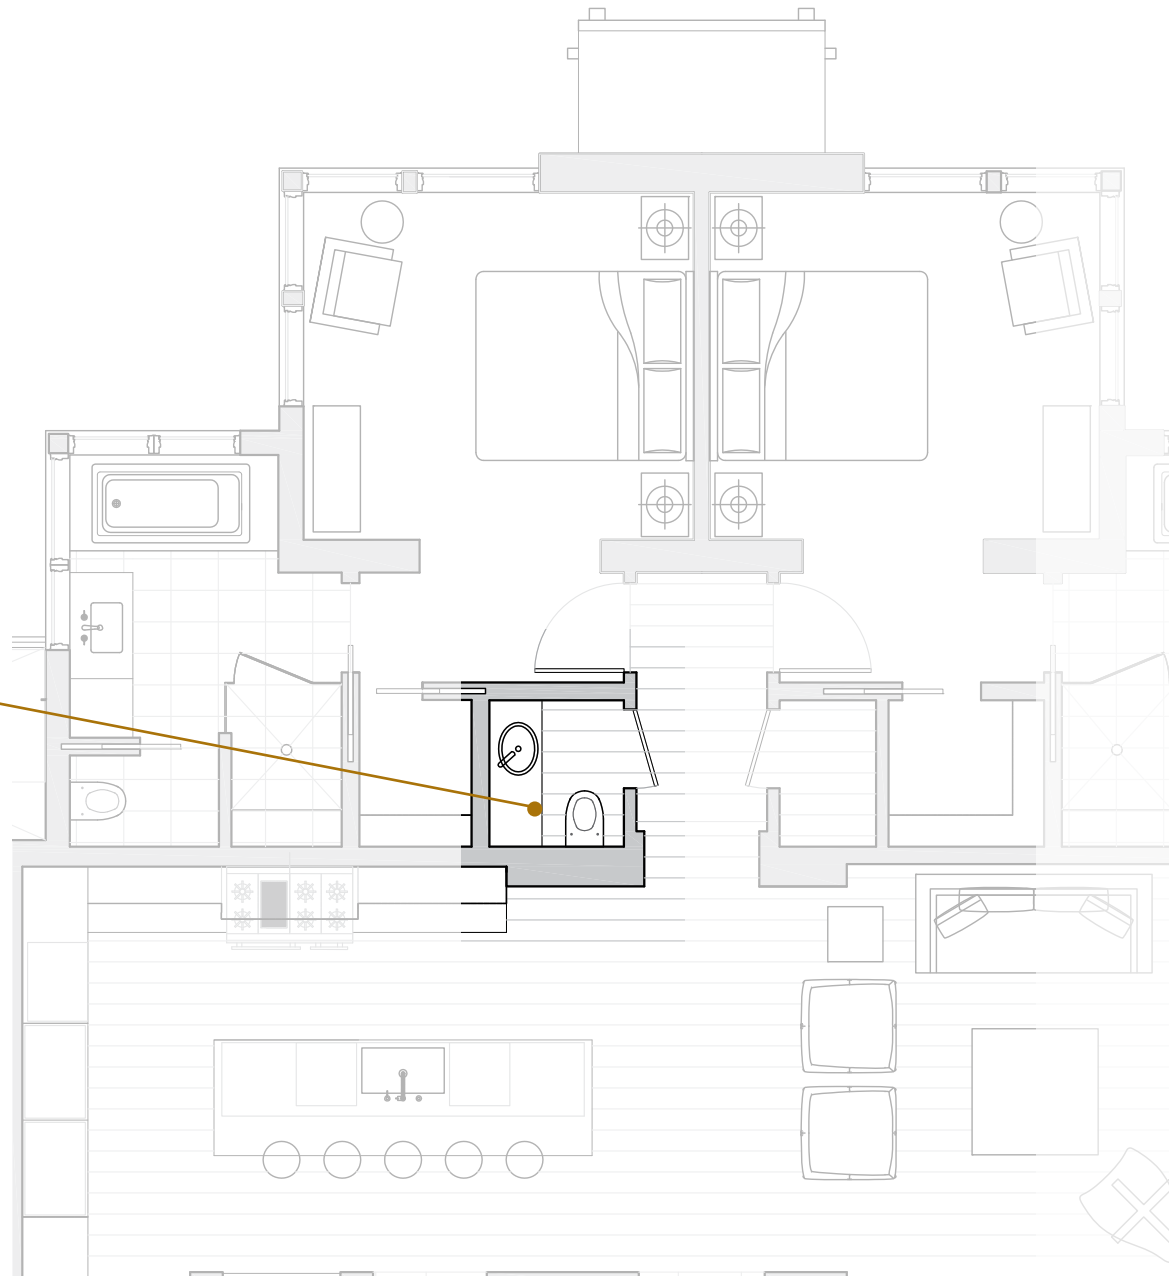

Powder Room

- Modern
- Mountain
- Honest materials
- Barn features