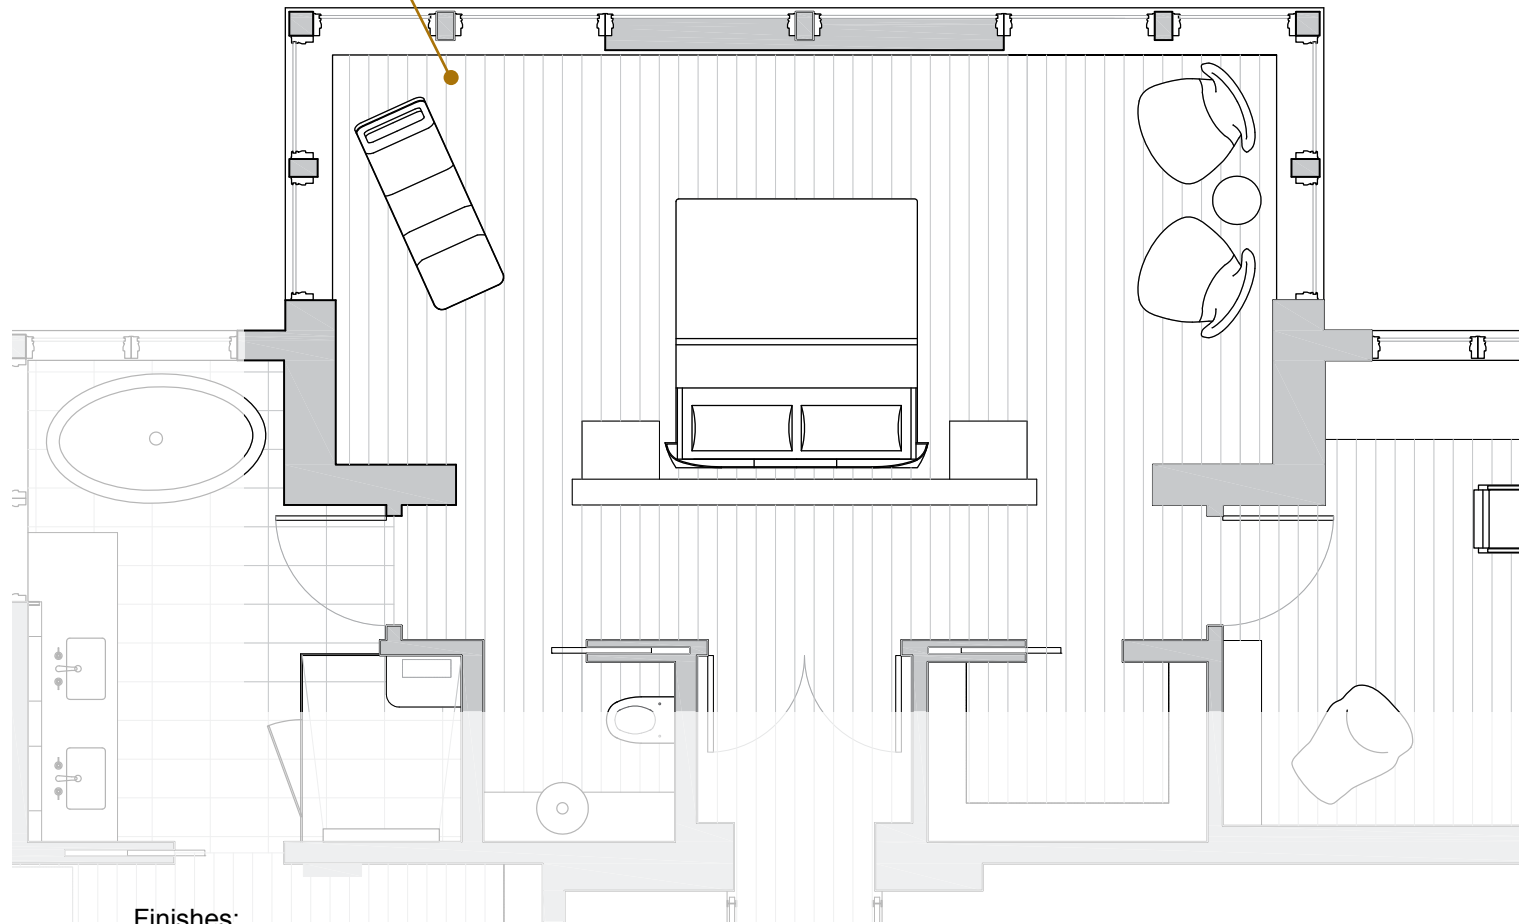

Master Toilet

Wallcovering
Elitis

Wall sconce
Quergedacht | Holtkotter

Faucet wallmounted
Graff

Elevations

Toilet | all bathrooms

Flush Plate for Wallhung Toilet
Geberit | Style and finish pending
final wall designs

Wallhung Toilet Round-Front Seat
Icera C-6610

Elevations

Master Bedroom

Finishes:

Wood wall panels

Stone wall

Leather wall

Master Bedroom