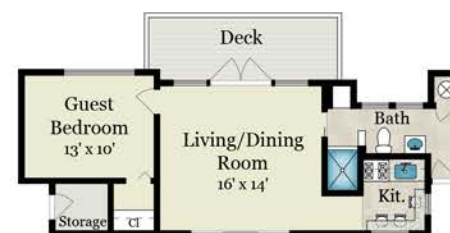

1220 NICASIO VALLEY ROAD

NICASIO, CA 94946

**Estimated Total Finished
Square Footage: 5,230 SQ FT**

Above-Grade: 5,230 SQ FT Below-Grade: N/A

Plus 465 SQ FT 2-Car Garage on Main Level

Plus 25 SQ FT Storage (Guest House)

Calculated per ANSI Standard Z765-2003.

* Estimated Total Finished & Unfinished Square Footage: 5,720 SQ FT

**MAIN RESIDENCE
MAIN LEVEL**

4,240 SQ FT

1220 NICASIO VALLEY ROAD

NICASIO, CA 94946

MAIN RESIDENCE
UPPER LEVEL
420 SQ FT