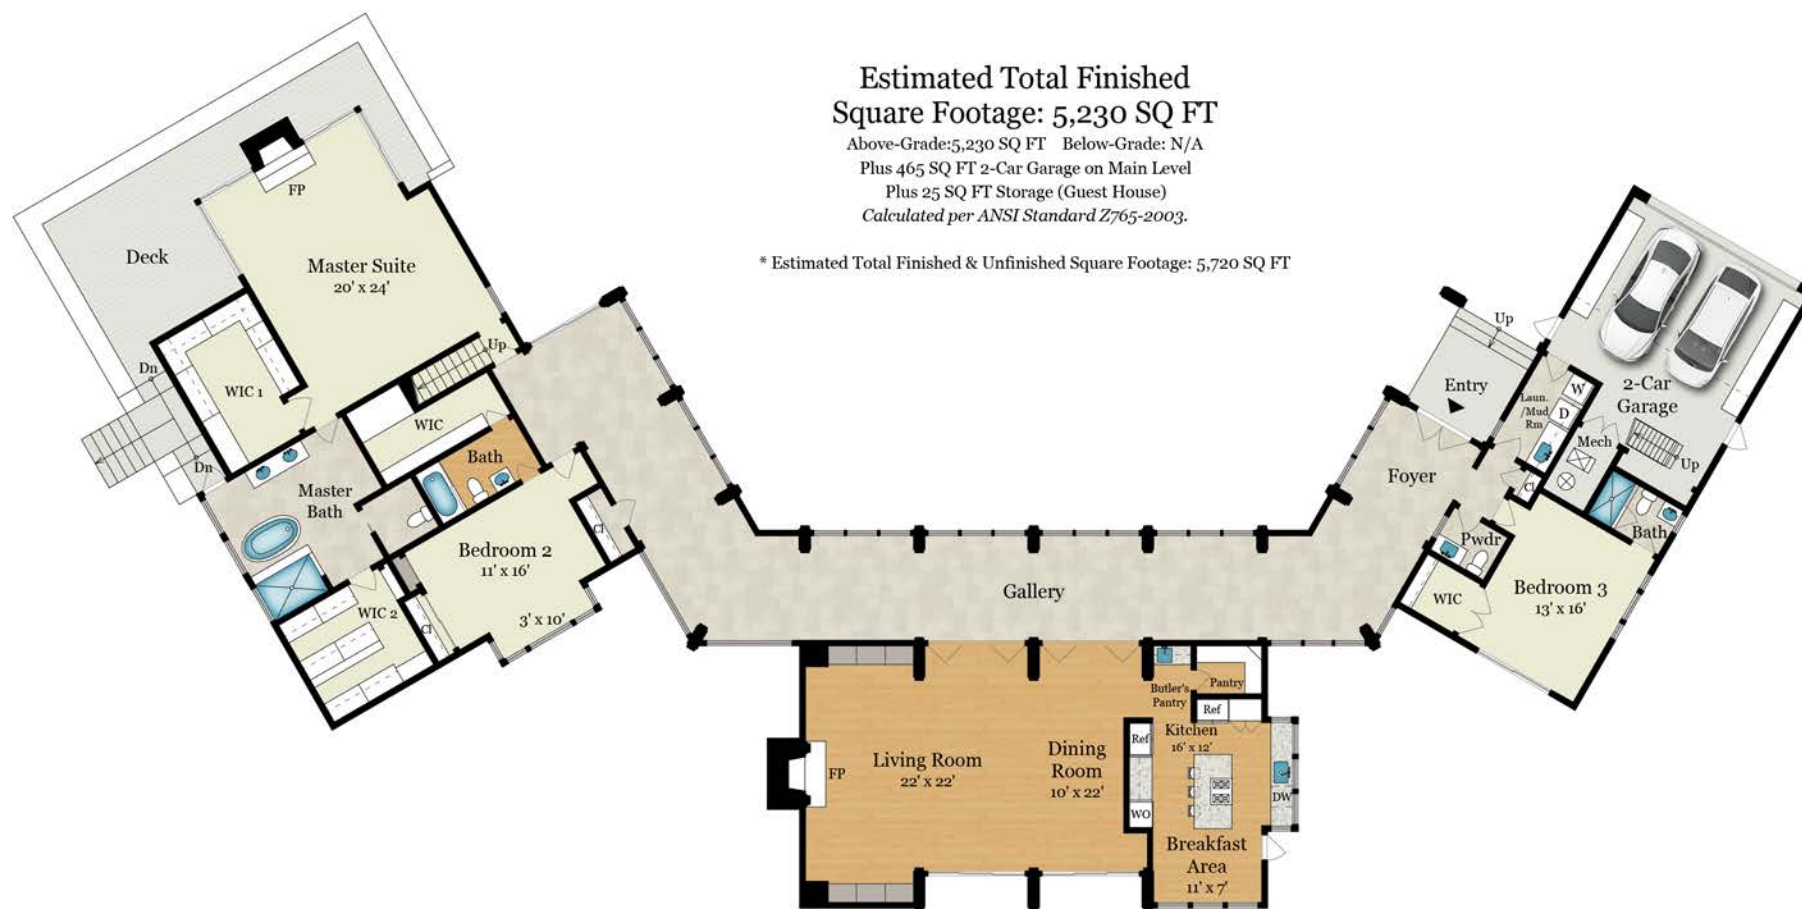

1220 NICASIO VALLEY ROAD

NICASIO, CA 94946

**Estimated Total Finished
Square Footage: 5,230 SQ FT**

Above-Grade: 5,230 SQ FT Below-Grade: N/A

Plus 465 SQ FT 2-Car Garage on Main Level

Plus 25 SQ FT Storage (Guest House)

Calculated per ANSI Standard Z765-2003.

* Estimated Total Finished & Unfinished Square Footage: 5,720 SQ FT

**MAIN RESIDENCE
MAIN LEVEL**

4,240 SQ FT

1220 NICASIO VALLEY ROAD

NICASIO, CA 94946

MAIN RESIDENCE
UPPER LEVEL
420 SQ FT

GUEST HOUSE
570 SQ FT

1220 NICASIO VALLEY ROAD

NICASIO, CA 94946

SITE PLAN